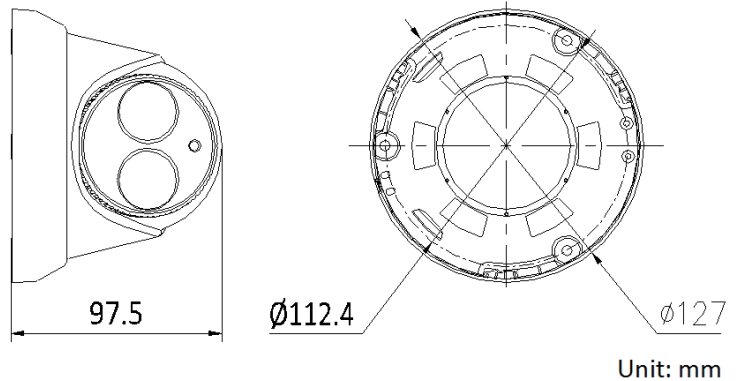

Dimensions:

WDR
120dB

Platinum 4MP Network Matrix IR Turret Camera CMIP1142W

| CAMERA | |
|-------------------------------|---|
| Image Sensor | 1/3" Progressive Scan CMOS |
| Min. Illumination | 0.01Lux @ (F1.2, AGC ON), 0 Lux with IR |
| Shutter Speed | 1/3 s to 1/100,000s |
| Lens | 4mm, Angle of view:83° |
| Lens Mount | M12 |
| Day & Night | IR cut filter with auto switch |
| DNR | 3D DNR |
| Wide Dynamic Range | 120dB |
| Angle Adjustment | Pan:0° ~ 360°, Tilt: 0° ~ 75°, Rotation: 0° ~ 360° |
| Compression Standard | |
| Video Compression | H.264 / MJPEG/H.264 Zip+ |
| H.264 Type | Main Profile |
| Video Bit Rate | 32 Kbps ~ 8 Mbps |
| Dual streams | Support |
| Image | |
| Max. Resolution | 2688×1520 |
| Frame Rate | 60Hz: 20fps (2688×1520), 30fps (1920×1080), 30fps(1280×720) 50Hz: 20fps (2688×1520), 25fps(1920×1080), 25fps(1280×720) |
| Image Setting | Rotate Mode, Saturation, Brightness, Contrast, Sharpness adjustable by client software or web browser |
| BLC | Support, zone configurable |
| ROI Codec | Support |
| Network | |
| Network Storage | NAS (Support NFS,SMB/CIFS), ANR |
| Alarm Trigger | Motion detection, Tampering alarm, Network disconnect, IP address conflict, Storage exception |
| Protocols | TCP/IP, UDP, ICMP, HTTP, HTTPS, FTP, DHCP, DNS, DDNS, RTP, RTSP, RTCP, PPPoE, NTP, UPnP, SMTP, SNMP, IGMP, 802.1X, QoS, IPv6, Bonjour |
| General | One-key reset, Flash-prevention, dual stream, heartbeat, mirror, password protection, privacy mask, watermark, IP address filtering, Anonymous access |
| Standard | ONVIF (PROFILE S, PROFILE G), PSIA, CGI, ISAPI |
| Interface | |
| Communication Interface | 1 RJ45 10M/100M Ethernet port |
| Reset | Yes |
| General | |
| Working Temperature /Humidity | -22 °F ~ 140 °F (-30 °C ~ 60 °C) Humidity 95% or less (non-condensing) |
| Power Supply | DC12V ±10%, PoE (802.3af) |
| Power Consumption | Max. 5.5W (Max. 7.5W with ICR on) |
| IR Range | Approx. 100ft (30 meters) |
| Weather Proof Ratings | IP67 |
| Dimensions | Φ5.0" ×3.8" (Φ127×97.5mm) |
| Weight | 1.5 lbs (670g) |