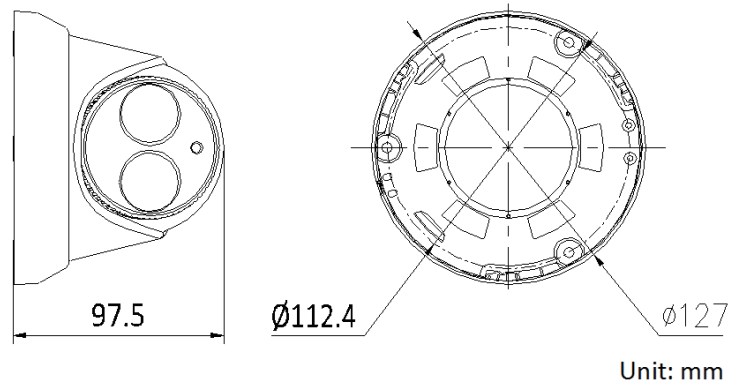

## Dimensions:

## CMIP3042-28

CAMERA	
Image Sensor	1/3" Progressive Scan CMOS
Min. Illumination	0.01Lux @ (F1.2, AGC ON), 0 Lux with IR
Shutter Speed	1/3 s to 1/100,000s
Lens	2.8 mm, Angle of view:106°
Lens Mount	M12
Day & Night	IR cut filter with auto switch
DNR	3D DNR
Wide Dynamic Range	DWDR
Angle Adjustment	Pan:0° ~ 360°, Tilt: 0° ~ 75°, Rotation: 0° ~ 360°
Compression Standard	
Video Compression	H.264 / MJPEG/H.264 Zip+
H.264 Type	Main Profile
Video Bit Rate	32 Kbps ~ 8 Mbps
Dual streams	Support
Image	
Max. Resolution	2688×1520
Frame Rate	60Hz: 20fps (2688×1520), 30fps (1920×1080), 30fps(1280×720) 50Hz: 20fps (2688×1520), 25fps(1920×1080), 25fps(1280×720)
Image Setting	Rotate Mode, Saturation, Brightness, Contrast, Sharpness adjustable by client software or web browser
BLC	Support, zone configurable
ROI Codec	Support
Network	
Network Storage	NAS (Support NFS,SMB/CIFS), ANR
Alarm Trigger	Motion detection, Tampering alarm, Network disconnect, IP address conflict, Storage exception
Protocols	TCP/IP, UDP, ICMP, HTTP, HTTPS, FTP, DHCP, DNS, DDNS, RTP, RTSP, RTCP, PPPoE, NTP, UPnP, SMTP, SNMP, IGMP, 802.1X, QoS, IPv6, Bonjour
General	One-key reset, Flash-prevention, dual stream, heartbeat, mirror, password protection, privacy mask, watermark, IP address filtering, Anonymous access
Standard	ONVIF (PROFILE S, PROFILE G), PSIA, CGI, ISAPI
Interface	
Communication Interface	1 RJ45 10M/100M Ethernet port
Reset	Yes
General	
Working Temperature /Humidity	-22 °F ~ 140 °F (-30 °C ~ 60 °C) Humidity 95% or less (non-condensing)
Power Supply	DC12V ± 10%, PoE (802.3af)
Power Consumption	Max. 5.5W (Max. 7.5W with ICR on)
IR Range	Approx. 100ft (30 meters)
Weather Proof Ratings	IP67
Dimensions	Φ5.0" × 3.8" (Φ127×97.5mm)
Weight	1.5 lbs (670g)