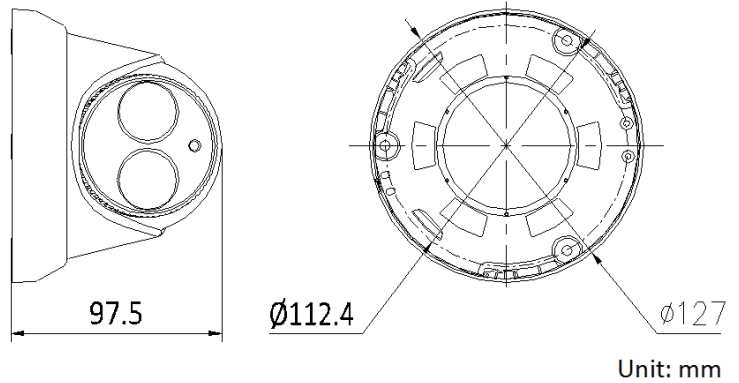

Dimensions:

WDR
120dB

Platinum 4MP Network Matrix IR Turret Camera CMIP3042W-28

CAMERA	
Image Sensor	1/3" Progressive Scan CMOS
Min. Illumination	0.01Lux @ (F1.2, AGC ON), 0 Lux with IR
Shutter Speed	1/3 s to 1/100,000s
Lens	2.8mm, Angle of view:106°
Lens Mount	M12
Day & Night	IR cut filter with auto switch
DNR	3D DNR
Wide Dynamic Range	120dB
Angle Adjustment	Pan:0° ~ 360°, Tilt: 0° ~ 75°, Rotation: 0° ~ 360°
Compression Standard	
Video Compression	H.264 / MJPEG/H.264 Zip+
H.264 Type	Main Profile
Video Bit Rate	32 Kbps ~ 8 Mbps
Dual streams	Support
Image	
Max. Resolution	2688×1520
Frame Rate	60Hz: 20fps (2688×1520), 30fps (1920×1080), 30fps(1280×720) 50Hz: 20fps (2688×1520), 25fps(1920×1080), 25fps(1280×720)
Image Setting	Rotate Mode, Saturation, Brightness, Contrast, Sharpness adjustable by client software or web browser
BLC	Support, zone configurable
ROI Codec	Support
Network	
Network Storage	NAS (Support NFS,SMB/CIFS), ANR
Alarm Trigger	Motion detection, Tampering alarm, Network disconnect, IP address conflict, Storage exception
Protocols	TCP/IP, UDP, ICMP, HTTP, HTTPS, FTP, DHCP, DNS, DDNS, RTP, RTSP, RTCP, PPPoE, NTP, UPnP, SMTP, SNMP, IGMP, 802.1X, QoS, IPv6, Bonjour
General	One-key reset, Flash-prevention, dual stream, heartbeat, mirror, password protection, privacy mask, watermark, IP address filtering, Anonymous access
Standard	ONVIF (PROFILE S, PROFILE G), PSIA, CGI, ISAPI
Interface	
Communication Interface	1 RJ45 10M/100M Ethernet port
Reset	Yes
General	
Working Temperature /Humidity	-22 °F ~ 140 °F (-30 °C ~ 60 °C) Humidity 95% or less (non-condensing)
Power Supply	DC12V ± 10%, PoE (802.3af)
Power Consumption	Max. 5.5W (Max. 7.5W with ICR on)
IR Range	Approx. 100ft (30 meters)
Weather Proof Ratings	IP67
Dimensions	Φ5.0" × 3.8" (Φ127×97.5mm)
Weight	1.5 lbs (670g)