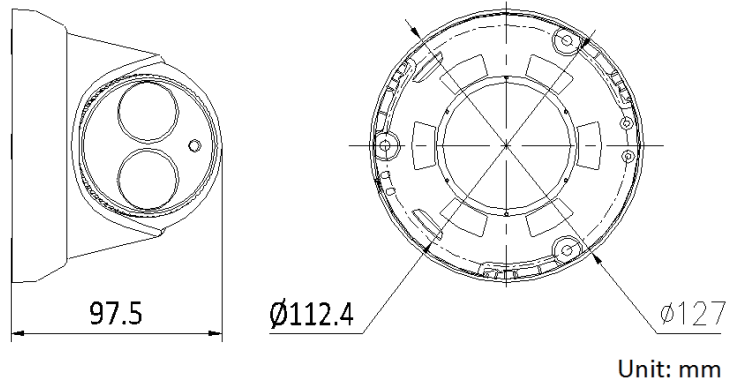

Dimensions:

WDR
120dB

Platinum 4.1MP Network Matrix IR Turret Camera

CMIP3042W-6

| CAMERA | |
|-------------------------------|---|
| Image Sensor | 1/3" Progressive Scan CMOS |
| Min. Illumination | 0.01Lux @(F1.2, AGC ON), 0 Lux with IR |
| Shutter Speed | 1/3 s to 1/100,000s |
| Lens | 6mm, Angle of view:55.4° |
| Lens Mount | M12 |
| Day &Night | IR cut filter with auto switch |
| DNR | 3D DNR |
| Wide Dynamic Range | 120dB |
| Angle Adjustment | Pan:0° ~ 360°, Tilt: 0° ~ 75°, Rotation: 0° ~ 360° |
| Compression Standard | |
| Video Compression | H.264 / MJPEG/H.264 Zip+ |
| H.264 Type | Main Profile |
| Video Bit Rate | 32 Kbps ~ 8 Mbps |
| Dual streams | Support |
| Image | |
| Max. Resolution | 2688×1520 |
| Frame Rate | 60Hz: 20fps (2688×1520), 30fps (1920×1080), 30fps(1280×720) 50Hz: 20fps (2688×1520), 25fps(1920×1080), 25fps(1280×720) |
| Image Setting | Rotate Mode, Saturation, Brightness, Contrast, Sharpness adjustable by client software or web browser |
| BLC | Support, zone configurable |
| ROI Codec | Support |
| Network | |
| Network Storage | NAS (Support NFS,SMB/CIFS), ANR |
| Alarm Trigger | Motion detection, Tampering alarm, Network disconnect, IP address conflict, Storage exception |
| Protocols | TCP/IP, UDP, ICMP, HTTP, HTTPS, FTP, DHCP, DNS, DDNS, RTP, RTSP, RTCP, PPPoE, NTP, UPnP, SMTP, SNMP, IGMP, 802.1X, QoS, IPv6, Bonjour |
| General | One-key reset, Flash-prevention, dual stream, heartbeat, mirror, password protection, privacy mask, watermark, IP address filtering, Anonymous access |
| Standard | ONVIF (PROFILE S, PROFILE G), PSIA, CGI, ISAPI |
| Interface | |
| Communication Interface | 1 RJ45 10M/100M Ethernet port |
| Reset | Yes |
| General | |
| Working Temperature /Humidity | -22 °F ~ 140 °F (-30 °C ~ 60 °C) Humidity 95% or less (non-condensing) |
| Power Supply | DC12V ± 10%, PoE (802.3af) |
| Power Consumption | Max. 5.5W (Max. 7.5W with ICR on) |
| IR Range | Approx. 100ft (30 meters) |
| Weather Proof Ratings | IP67 |
| Dimensions | Φ5.0" × 3.8" (Φ127×97.5mm) |
| Weight | 1.5 lbs (670g) |