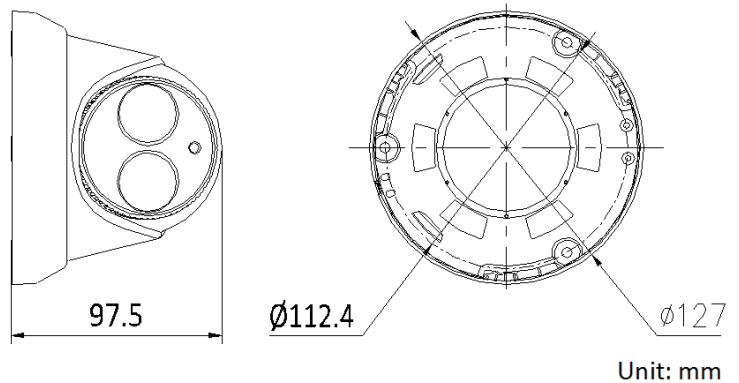

## Key Features:

- 4.1MP High Definition
- True 120dB Wide Dynamic Range
- 3D DNR, BLC, Intelligent H.264 Zip+
- High performance Matrix IR LED
- IP67
- DC 12V/ PoE

## Dimensions:

**WDR**  
120dB

# Platinum 4MP Network Matrix IR Turret Camera CMIP3042W

CAMERA	
Image Sensor	1/3" Progressive Scan CMOS
Min. Illumination	0.01Lux @(F1.2, AGC ON), 0 Lux with IR
Shutter Speed	1/3 s to 1/100,000s
Lens	4mm, Angle of view:83°
Lens Mount	M12
Day &Night	IR cut filter with auto switch
DNR	3D DNR
Wide Dynamic Range	120dB
Angle Adjustment	Pan:0° ~ 360°, Tilt: 0° ~ 75°, Rotation: 0° ~ 360°
Compression Standard	
Video Compression	H.264 / MJPEG/H.264 Zip+
H.264 Type	Main Profile
Video Bit Rate	32 Kbps ~ 8 Mbps
Dual streams	Support
Image	
Max. Resolution	2688×1520
Frame Rate	60Hz: 20fps (2688×1520), 30fps (1920×1080), 30fps(1280×720) 50Hz: 20fps (2688×1520), 25fps(1920×1080), 25fps(1280×720)
Image Setting	Rotate Mode, Saturation, Brightness, Contrast, Sharpness adjustable by client software or web browser
BLC	Support, zone configurable
ROI Codec	Support
Network	
Network Storage	NAS (Support NFS,SMB/CIFS), ANR
Alarm Trigger	Motion detection, Tampering alarm, Network disconnect, IP address conflict, Storage exception
Protocols	TCP/IP, UDP, ICMP, HTTP, HTTPS, FTP, DHCP, DNS, DDNS, RTP, RTSP, RTCP, PPPoE, NTP, UPnP, SMTP, SNMP, IGMP, 802.1X, QoS, IPv6, Bonjour
General	One-key reset, Flash-prevention, dual stream, heartbeat, mirror, password protection, privacy mask, watermark, IP address filtering, Anonymous access
Standard	ONVIF (PROFILE S, PROFILE G), PSIA, CGI, ISAPI
Interface	
Communication Interface	1 RJ45 10M/100M Ethernet port
Reset	Yes
General	
Working Temperature /Humidity	-22 °F ~ 140 °F (-30 °C ~ 60 °C) Humidity 95% or less (non-condensing)
Power Supply	DC12V ± 10%, PoE (802.3af)
Power Consumption	Max. 5.5W (Max. 7.5W with ICR on)
IR Range	Approx. 100ft (30 meters)
Weather Proof Ratings	IP67
Dimensions	Φ5.0" × 3.8" (Φ127×97.5mm)
Weight	1.5 lbs (670g)