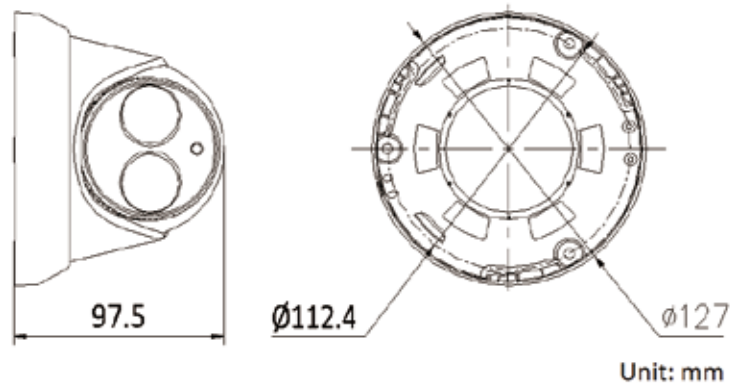

Dimensions:

Platinum 5.0MP Network Matrix IR Turret Camera

CMIP3052-28

CAMERA	
Image Sensor	1/3" Progressive Scan CMOS
Min. Illumination	0.01Lux @(F1.2, AGC ON), 0 Lux with IR
Shutter Speed	1/3 s to 1/100,000s
Lens	2.8mm , Angle of view: 86°
Lens Mount	M12
Day & Night	IR cut filter with auto switch
DNR	3D DNR
Wide Dynamic Range	DWDR
Angle Adjustment	Pan:0° ~ 360°, Tilt: 0° ~ 75°, Rotation: 0° ~ 360°
Compression Standard	
Video Compression	H.264 / MJPEG/H.264 Zip+
H.264 Type	Main Profile
Video Bit Rate	256 Kbps ~ 16 Mbps
Dual streams	Support
Image	
Max. Resolution	2560×1920
Main Stream	60Hz: 20fps (2560×1920), 30fps (2048×1536), 30fps(1920×1080), 30fps(1280×720) 50Hz: 20fps (2560×1920), 25fps (2048×1536), 25fps(1920×1080), 25fps(1280×720)
Sub Stream	60Hz: 30fps (352×240, 640×480) 50Hz: 25fps (352×288, 640×480)
Others	Saturation, Brightness, Contrast adjustable by client software or web browser, Mirror, BLC, ROI, Dual Stream, Anti-Flicker, Privacy Mask,
Network	
Network Storage	NAS (Support NFS,SMB/CIFS), ANR
Alarm Trigger	Motion Detection, Tampering Alarm, Intrusion Detection, Line Crossing Detection, HDD Full, HDD Error, Network Disconnected, IP Address Conflicted
Protocols	TCP/IP, UDP, ICMP, HTTP, HTTPS, FTP, DHCP, DNS, DDNS, RTP, RTSP, RTCP, PPPoE, NTP, UPnP, SMTP, SNMP, IGMP, 802.1X, QoS, IPv6, Bonjour
General	Password Protection, IP Address Filtering, Anonymous Access, Watermark
Standard	ONVIF (PROFILE S, PROFILE G), PSIA, CGI, ISAPI
Interface	
Communication Interface	1 RJ45 10M/100M Ethernet port
Reset	Yes
General	
Working Temperature /Humidity	-22 °F ~ 140 °F (-30 °C ~ 60 °C) Humidity 95% or less (non-condensing)
Power Supply	DC12V ± 10%, PoE (802.3af)
Power Consumption	Max. 5.5W
IR Range	Approx. 100ft (30 meters)
Weather Proof Ratings	IP67
Dimensions	Φ5.0" × 3.8" (Φ127×97.5mm)
Weight	1.5 lbs (670g)