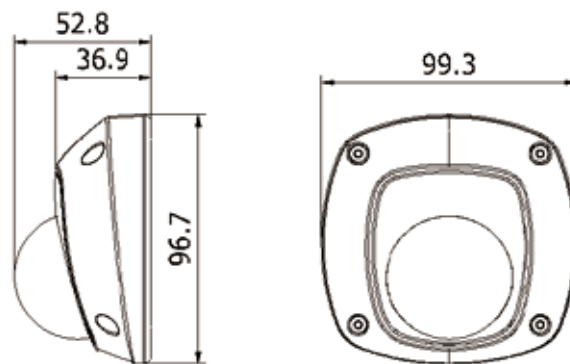

Dimensions: