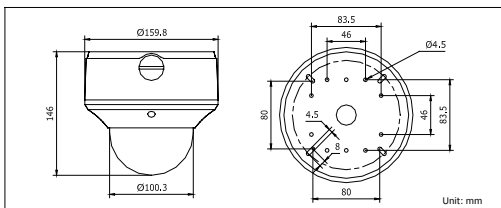

CMIP3333-Z

3 MP Outdoor Dome Network Camera

Key features

- 3.0 mega-pixel (2048 x 1536) with Full HD video
- 120dB wide dynamic range
- Super low-light
- Motorized VF lens
- 3D digital noise reduction
- Vandal-proof housing
- IP66 rating
- IR LEDs
- Built-in fan

Dimensions

CMIP3333-Z	
Camera	
Image sensor	1/3" sensor
Min. illumination	0.1 lux @F1.2, AGC on 0.17 lux @F1.6, AGC on 0 lux with IR
Shutter time	1/25s ~ 1/100,000s
Lens	2.7 ~ 9 mm @F1.6, Angle of view: 101° ~ 30.4°
Lens mount	Φ14
Auto iris	DC drive
Day & Night	IR cut filter with auto switch
Wide dynamic range	120dB
Digital noise reduction	3D DNR
Compression Standard	
Video compression	H.264 / MPEG4 / MJPEG
Bit rate	32 Kbps ~ 16 Mbps
Dual stream	Yes
Image	
Max. Image Resolution	2048 × 1536
Frame rate	60Hz: 15fps (2048 × 1536), 30fps (1920 × 1080), 30fps (1280 × 720) 50Hz: 12.5fps (2048 × 1536), 25fps (1920 × 1080), 25fps (1280 × 720)
Image settings	Saturation, Brightness, Contrast adjustable by client software or web browser
Network	
Network storage	NAS (iSCSI optional)
Alarm trigger	Motion detection, tampering alarm, network disconnect, IP address conflict, storage exception
Protocols	TCP/IP, HTTP, DHCP, DNS, DDNS, RTP, RTSP, PPPoE, SMTP, NTP, SNMP, HTTPS, FTP, 802.1x, Qos (SIP, SRTP, IPv6 optional)
Security	User authentication, watermark
Interface	
Communication interface	1 RJ45 10 M / 100 M Ethernet interface
Video output	1 Vp-p composite output (75 Ω/RCA)
On-board storage	Built-in Micro SD slot, up to 32 GB
Reset button	Yes
General	
Operating conditions	-13 ° F ~ 140 ° F (-25 ° C ~ 60 ° C) Humidity 95% or less (non-condensing)
Power supply	24 VAC ± 10%, PoE (802.3af)
Power consumption	Max. 12W
Impact protection	IEC60068-2-75Eh, 50J; EN50102, up to IK10
Weather proof rating	IP66
IR range	Approx. 65 ~ 100ft (About 20~30m)
Dimensions	Φ6.29" × 5.75" (Φ159.8 × 146 mm)
Weight	4.62 lbs (2100g)