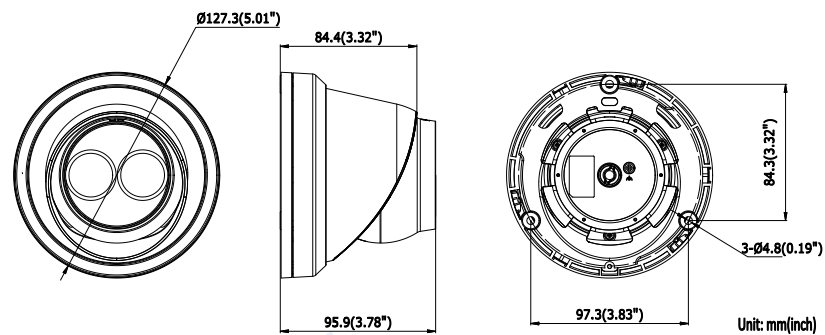

## Key Features:

- 6.3MP High Definition
- True 120dB Wide Dynamic Range
- 3D DNR, BLC, Intelligent H.265+, H.265, H.264 Zip+, H.264
- Built-in micro SD/SDHC/SDXC card slot, up to 128 GB
- High performance Matrix IR LED
- IP67
- DC 12V/ PoE

## Dimensions:

**WDR**  
120dB

# Platinum 6.3MP Network Matrix IR Turret Camera CMIP3362W-28M

Simultaneous Live View	Up to 6 channels
User/Host	Up to 32 users, 3 levels: Administrator, Operator and User
<b>Interface</b>	
Video Output	No
Communication Interface	1 RJ45 10M/100M self-adaptive Ethernet port
On-board Storage	Built-in microSD/SDHC/SDXC slot, up to 128 GB
SVC	H.264 and H.265 encoding
Reset Button	Yes
<b>General</b>	
Operating Conditions	-22 ° F ~ +140 ° F (-30 ° C ~ +60 ° C) Humidity 95% or less (non-condensing)
Power Supply	12 VDC ± 25%, Ø5.5 mm coaxial power plug PoE (802.3af, class 3)
Power Consumption and Current	12 VDC, 0.5A, max. 6W PoE (802.3af, 36V to 57V), 0.3A to 0.2A, max. 7.5W
IR Range	Up to 100ft(30m)
Protection Level	IP67
Dimensions	5.01" × 3.78" (Ø 127.3 × 95.9 mm)
Weight	1.4 lb. (620 g)