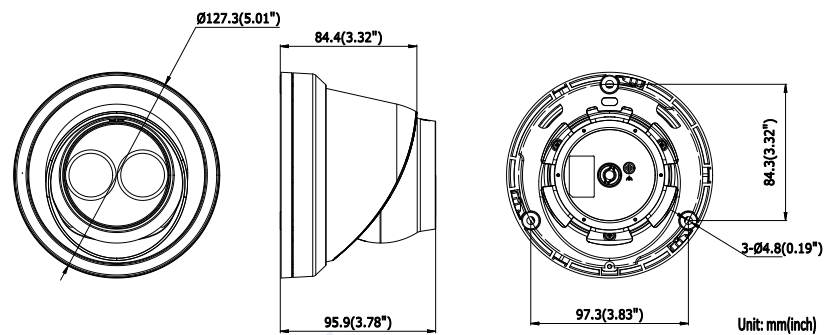

Dimensions: