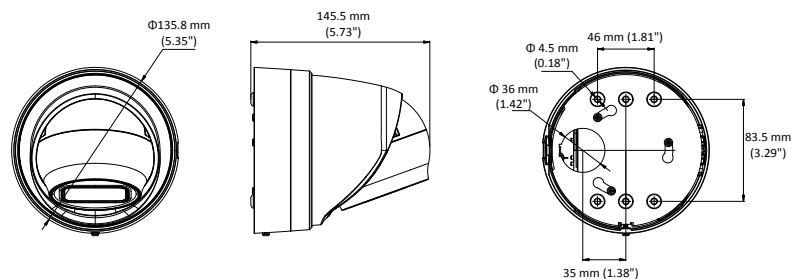

## Dimensions:

**WDR**  
120dB

## Interface

Audio	1 input (line in, 3.5 mm), 1 output(3.5 mm), single track
Communication Interface	1 RJ45 10M/100M self-adaptive Ethernet port
Alarm	1 input, 1 output (max. DC12 V,30 mA)
Video Output	1Vp-p composite output (75 Ω/BNC)
On-board storage	Built-in Micro SD/SDHC/SDXC slot, up to 128 GB
SVC	H.264 encoding supports
Reset Button	Support

## General

Working Temperature /Humidity	-22 °F ~ 140°F (-30 °C ~ 60 °C) Humidity 95% or less (non-condensing)
Power Supply	12 VDC ± 25%, PoE (802.3af); Terminal block for DC input
Power Consumption and Current	12 VDC, 0.92A, max. 11W PoE (802.3af, 37V to 57V), 0.22A to 0.35A, max. 12.5W
IR Range	Approx. 100ft (30 meters)
Weather Proof Ratings	IP67
Impact Protection	IK10
Material	Metal
Dimensions	Φ 5.35" × 5.73" (Φ 135.8 × 145.5 mm)
Weight	2.34lbs (1060 g)