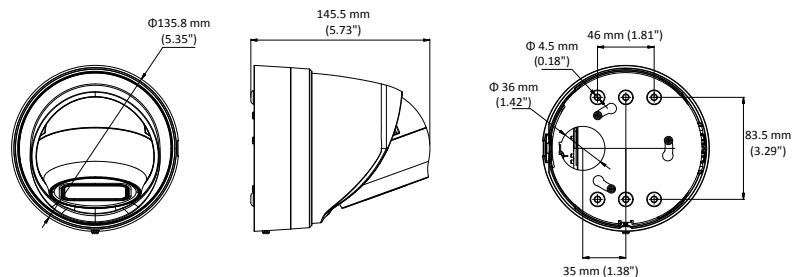

Dimensions: