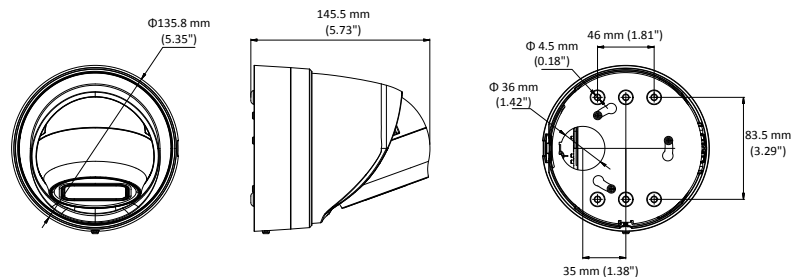

Dimensions: