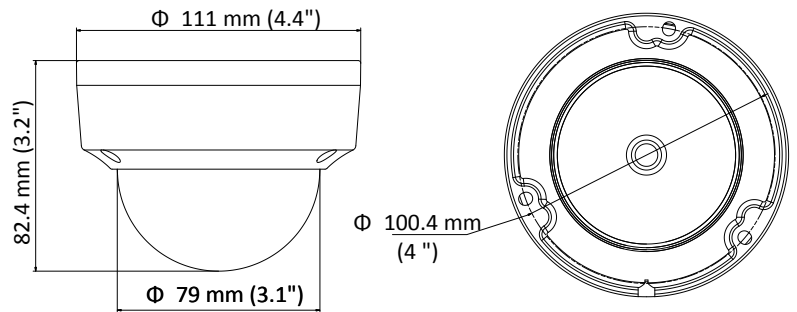

## Dimensions:

# Platinum 4.1MP Network Dome Camera CMIP7042-28

Interface	
Communication Interface	1 RJ45 10M/100M self-adaptive Ethernet port
Reset	Support
General	
Operating Conditions	-22 ° F ~ +140 ° F (-30 ° C ~ +60 ° C) Humidity 95% or less (non-condensing)
Power Supply	DC 12V ± 25%, PoE(802.3af)
Power Consumption	Max. 5.5 W
IR Range	Up to 100ft(30m)
Protection Level	IP67, IK10
Dimensions	Φ 4.4" × 3.2" (Φ 111 × 82.4 mm)
Weight	1.1 lb. (500 g)