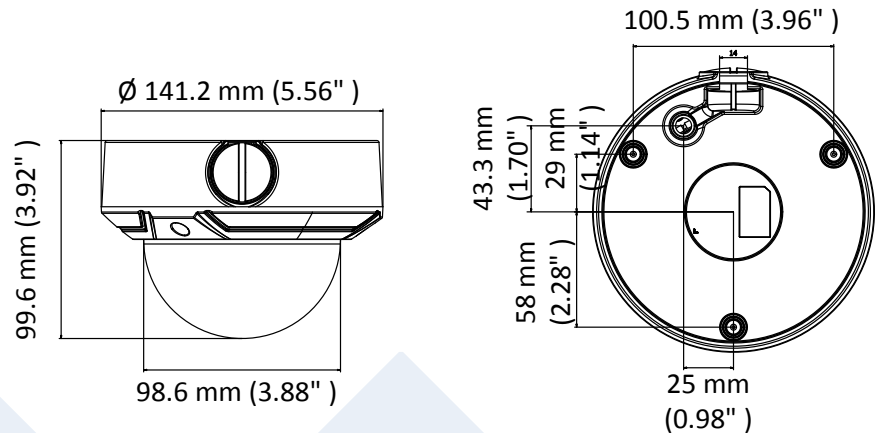

Dimensions: