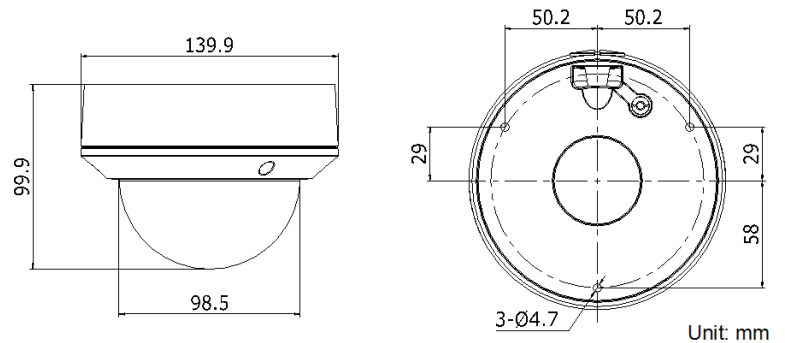

## Dimensions:

# Platinum 2.1MP Network Motorized Lens Dome Camera CMIP7223-SZ

General	
Working Temperature /Humidity	-22 °F ~ 140°F (-30 °C ~ 60 °C) Humidity 95% or less (non-condensing)
Power Supply	DC12V ±10%, PoE (802.3af)
Power Consumption	Max. 5.5W
IR Range	Approx. 100ft (30 meters)
Weather Proof Ratings	IP67
Impact Protection	IEC60068-27 5Eh, 20J; EN50102, up to IK10
Dimensions	Φ 5.5" × 3.9" (Φ 140 × 99.9 mm)
Weight	2.20lbs (1000 g)