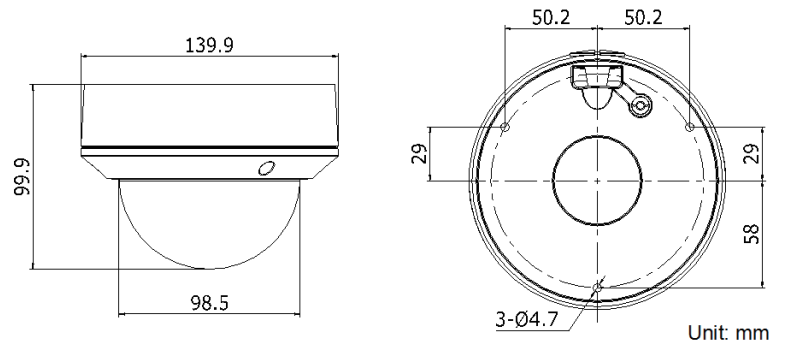

Dimensions:

Platinum 4.1MP Network Motorized Lens Dome Camera CMIP7243-SZ

CAMERA	
Image Sensor	1/3" Progressive Scan CMOS
Min. Illumination	0.01Lux @(F1.2,AGC ON), 0.014 Lux @(F1.4,AGC ON), 0 Lux with IR
Shutter Speed	1/3 s to 1/100,000s
Slow Shutter	Support
Lens	2.8 - 12 mm @ F1.4, Motorized lens , Angle of view:112-33.8°
Lens Mount	Φ14
Day &Night	IR cut filter with auto switch
DNR	3D DNR
Wide Dynamic Range	DWDR
Angle Adjustment	Pan:0° - 355°, Tilt: 0° - 75°, Rotation: 0° - 355°
Compression Standard	
Video Compression	H.264 / MJPEG/H.264 Zip+
H.264 Type	Main Profile
Video Bit Rate	32 Kbps ~ 16 Mbps
Audio Compression	G.711/G.722.1/G.726/MP2L2
Audio Bit rate	64Kbps(G.711) / 16Kbps(G.722.1) / 16Kbps(G.726) / 32-128Kbps(MP2L2)
Image	
Max. Resolution	2688×1520
Frame Rate	60Hz: 20fps (2688×1520), 30fps (1920×1080), 30fps(1280×720) 50Hz: 20fps (2688×1520), 25fps(1920×1080), 25fps(1280×720)
Image Setting	Rotate Mode, Saturation, Brightness, Contrast, Sharpness adjustable by client software or web browser
BLC	Support, zone configurable
ROI Codec	Support
Network	
Network Storage	NAS (Support NFS,SMB/CIFS), ANR
Alarm Trigger	Motion detection, Tampering alarm, Network disconnect, IP address conflict, Storage exception
Protocols	TCP/IP, UDP, ICMP, HTTP, HTTPS, FTP, DHCP, DNS, DDNS, RTP, RTSP, RTCP, PPPoE, NTP, UPnP, SMTP, SNMP, IGMP, 802.1X, QoS, IPv6, Bonjour
General	One-key reset, Flash-prevention, dual stream, heartbeat, mirror, password protection, privacy mask, watermark, IP address filtering, Anonymous access
Standard	ONVIF (PROFILE S, PROFILE G), PSIA, CGI, ISAPI
Interface	
Communication Interface	1 RJ45 10M/100M Ethernet port
On-board storage	Built-in Micro SD/SDHC/SDXC slot, up to 128GB
Reset	Yes