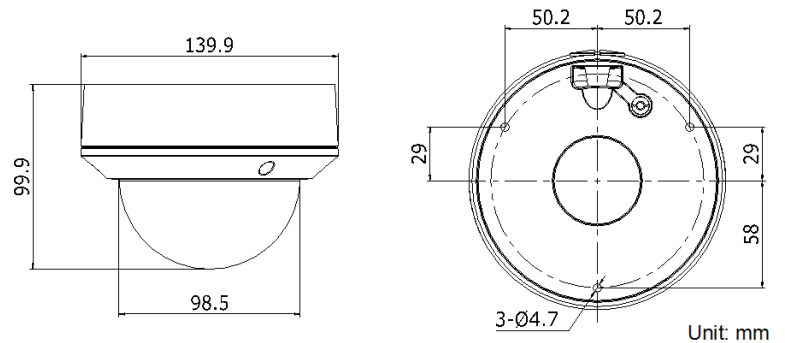

Dimensions: