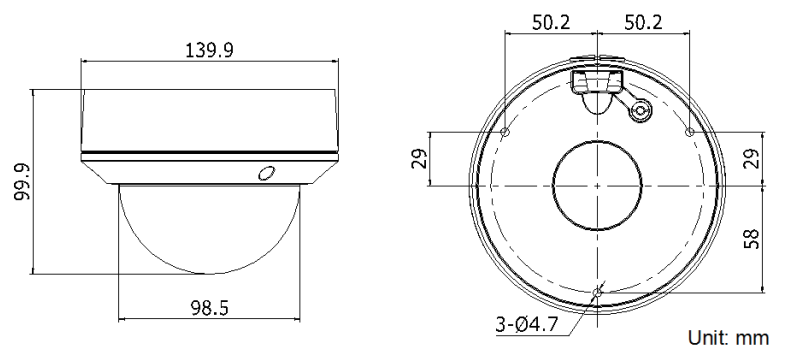

Dimensions: