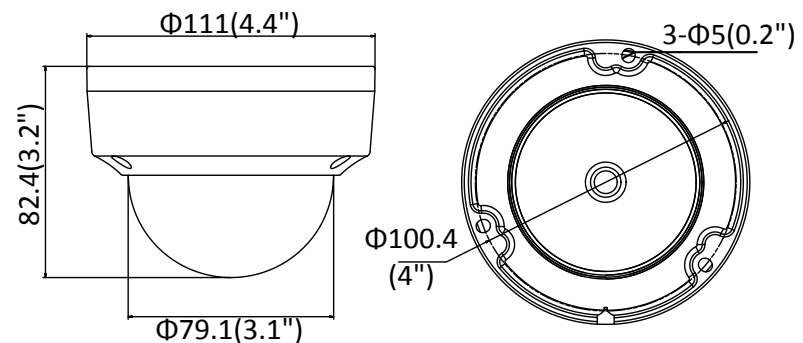

## Key Features:

- 4.0MP High Definition
- True 120dB Wide Dynamic Range
- 3D DNR, BLC, Intelligent H.265+, H.265, H.264 Zip+, H.264
- Built-in micro SD/SDHC/SDXC card slot, up to 128 GB
- High performance Matrix IR LED
- IP67, IK10
- DC 12V/ PoE

## Dimensions:

**WDR**  
120dB