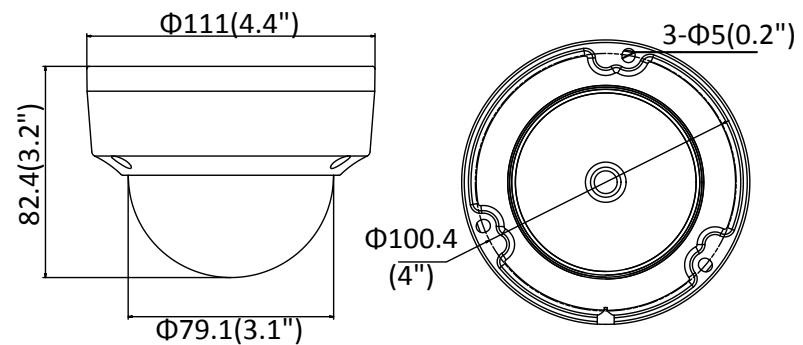

Dimensions:

WDR
120dB

Platinum 4.0MP Network Matrix IR Dome Camera

CMIP7342W-M

CAMERA	
Image Sensor	1/3" Progressive Scan CMOS
Min. Illumination	Color: 0.018 Lux @ (F1.6, AGC ON), 0 Lux with IR
Shutter Speed	1/3 s to 1/100,000 s
Lens	4 mm: horizontal FOV: 78° , vertical FOV: 42° , diagonal FOV: 93°
Lens Mount	M12
Day & Night	IR cut filter
DNR	3D DNR
Wide Dynamic Range	120dB
Angle Adjustment	Pan: 0° ~ 360°, Tilt: 0° ~ 75°, Rotation: 0° ~ 360°
Compression Standard	
Video Compression	Main stream: H.265/H.264 Sub stream: H.265/H.264/MJPEG Third stream: H.265/H.264
H.264 Type	Main Profile/High Profile
H.264 Zip+	Main stream and sub-stream support
H.265 Type	Main Profile
H.265+	Main stream and sub-stream support
Video Bit Rate	32 Kbps ~ 16 Mbps
Image	
Max. Resolution	2560 × 1440
Main Stream	50Hz: 25fps (2560 × 1440, 2304 × 1296, 1920 × 1080) 60Hz: 30fps (2560 × 1440, 2304 × 1296, 1920 × 1080)
Sub Stream	50Hz: 25fps (640 × 480, 640 × 360, 320 × 240) 60Hz: 30fps (640 × 480, 640 × 360, 320 × 240)
Third Stream	50Hz: 25fps (1280 × 720, 640 × 360, 352 × 288) 60Hz: 30fps (1280 × 720, 640 × 360, 352 × 240)
Image Enhancement	BLC/3D DNR
Behavior Analysis	Line crossing detection, intrusion detection
Face Detecti	Yes
ROI	1 fixed region for main stream and sub-stream
Image Settings	Rotate mode, saturation, brightness, contrast, sharpness adjustable by client software or web browser
Target Cropping	No
Day/Night Switch	Auto/Scheduled
Network	
Network Storage	Support microSD/SDHC/SDXC card (128G), local storage and NAS (NFS, SMB/CIFS), ANR
Alarm Trigger	Motion Detection, Tampering Alarm, Network Disconnected, IP Address Conflict, Illegal Login, HDD full, HDD error
Protocols	TCP/IP, ICMP, HTTP, HTTPS, FTP, DHCP, DNS, DDNS, RTP, RTSP, RTCP, PPPoE, NTP, UPnP™, SMTP, SNMP, IGMP, 802.1X, QoS, IPv6, Bonjour
Standard	ONVIF (PROFILE S, PROFILE G), ISAPI
General Function	One-key Reset, Anti-Flicker, Heartbeat, Mirror, Password Protection, Privacy Mask, Watermark, IP Address Filter