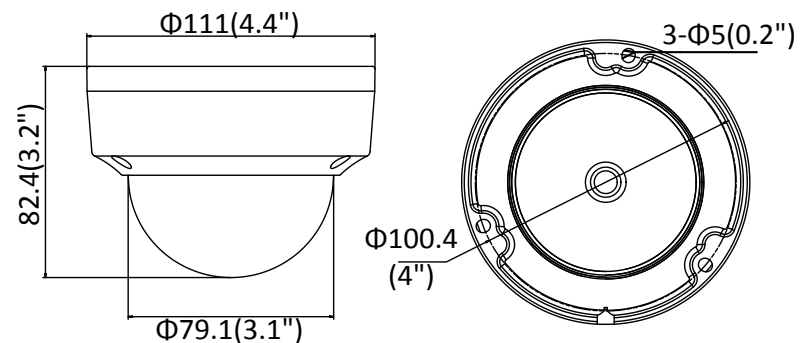

## Key Features:

- 6.3MP High Definition
- True 120dB Wide Dynamic Range
- 3D DNR, BLC, Intelligent H.265+, H.265, H.264 Zip+, H.264
- Built-in micro SD/SDHC/SDXC card slot, up to 128 GB
- High performance Matrix IR LED
- IP67, IK10
- DC 12V/ PoE

## Dimensions:

**WDR**  
120dB