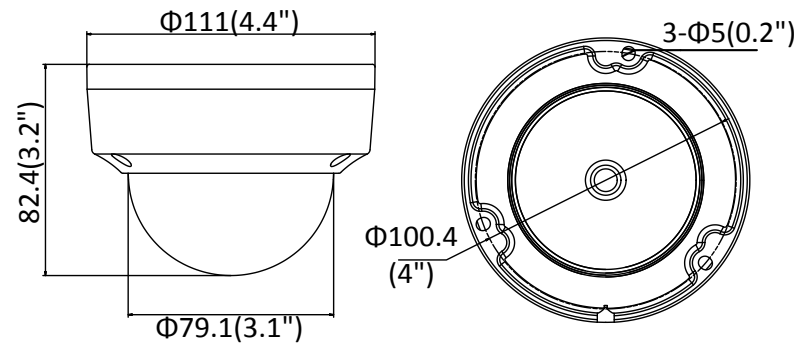

## Key Features:

- 8.3MP High Definition
- True 120dB Wide Dynamic Range
- 3D DNR, BLC, Intelligent H.265+, H.265, H.264 Zip+, H.264
- Built-in micro SD/SDHC/SDXC card slot, up to 128 GB
- High performance Matrix IR LED
- IP67, IK10
- DC 12V/ PoE

## Dimensions:

**WDR**  
120dB