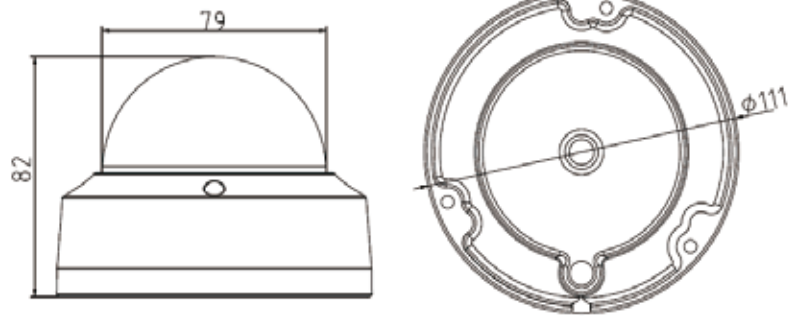

Platinum 2.1MP Network Mini Wifi Dome Camera CMIP7422N-28WIFI

Key Features:

- 2.1MP High Definition
- 12 IR up to 70ft
- 3D DNR, BLC, DWDR
- 3-axis adjustment
- IP67, Vandal-proof
- Support Wifi
- DC 12V/ PoE
- Special Design for Perfect Wider FoV

Dimensions:

Platinum 2.1MP Network Mini Wifi Dome Camera

CMIP7422N-28WIFI

CAMERA	
Image Sensor	1/2.8" Progressive Scan CMOS
Min. Illumination	0.01Lux @ (F1.2, AGC ON), 0 Lux with IR
Shutter Speed	1/3 s to 1/100,000s
Lens	2.8mm, Angle of view: 106 °
Lens Mount	M12
Day & Night	IR cut filter with auto switch
DNR	3D DNR
Wide Dynamic Range	Digital WDR
Angle Adjustment	Pan: 0° - 355° , Tilt: 0° - 75° , Rotation: 0-355°
Compression Standard	
Video Compression	H.264 / MJPEG
H.264 Type	Main Profile
Video Bit Rate	32 Kbps ~ 8 Mbps
Dual streams	Support
Image	
Max. Resolution	1920 × 1080
Frame Rate	60Hz: 30fps (1920 × 1080), 30fps (1280 × 960), 30fps (1280 × 720) 50Hz: 25fps (1920 × 1080), 25fps (1280 × 960), 25fps (1280 × 720)
Image Setting	Rotate Mode, Saturation, Brightness, Contrast, Sharpness adjustable by client software or web browser
BLC	Support, zone configurable
ROI Codec	Support
Network	
Network Storage	NAS (Support NFS, SMB/CIFS),
Alarm Trigger	Motion detection, Tampering alarm, Network disconnect, IP address conflict, Storage exception
Protocols	TCP/IP, UDP, ICMP, HTTP, HTTPS, FTP, DHCP, DNS, DDNS, RTP, RTSP, RTCP, PPPoE, NTP, UPnP, SMTP, SNMP, IGMP, 802.1X, QoS, IPv6, Bonjour
General	One-key reset, Flash-prevention, dual stream, mirror, password protection, privacy mask, watermark, IP address filtering, Anonymous access
Standard	ONVIF, PSIA, CGI, ISAPI
Interface	
Communication Interface	1 RJ45 10M/100M Ethernet port
On-board storage	Built-in Micro SD/SDHC/SDXC slot, up to 128GB
Reset	Yes