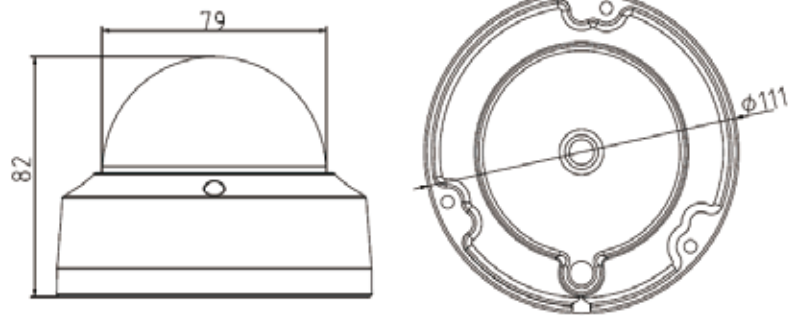

Platinum 4.1MP Network Mini Wifi Dome Camera CMIP7442W-28WIFI

Key Features:

- 4.1MP High Definition
- True 120dB Wide Dynamic Range
- 3D DNR,BLC,Intelligent H.264 Zip+
- 3-axis adjustment
- IP67,Vandal-proof
- Support Wifi
- DC 12V/ PoE

Dimensions:

WDR
120dB

Platinum 4.1MP Network Mini Wifi Dome Camera CMIP7442W-28WIFI

CAMERA	
Image Sensor	1/3" Progressive Scan CMOS
Min. Illumination	0.01Lux @ (F1.2, AGC ON), 0 Lux with IR
Shutter Speed	1/3 s to 1/100,000s
Lens	2.8mm, Angle of view: 106 °
Lens Mount	M12
Day & Night	IR cut filter with auto switch
DNR	3D DNR
Wide Dynamic Range	120dB
Angle Adjustment	Pan:0° - 355° , Tilt:0° - 75° , Rotation: 0-355°
Compression Standard	
Video Compression	H.264 / MJPEG/H.264 Zip+
H.264 Type	Main Profile
Video Bit Rate	32 Kbps ~ 16Mbps
Dual streams	Support
Image	
Max. Resolution	2688×1520
Frame Rate	60Hz: 20fps (2688×1520), 30fps (1920×1080), 30fps (1280×720) 50Hz: 20fps (2688×1520), 25fps (1920×1080), 25fps (1280×720)
Image Setting	Rotate Mode, Saturation, Brightness, Contrast, Sharpness adjustable by client software or web browser
BLC	Support, zone configurable
ROI Codec	Support
Network	
Network Storage	NAS (Support NFS, SMB/CIFS), ANR
Alarm Trigger	Motion detection, Tampering alarm, Network disconnect, IP address conflict, Storage exception
Protocols	TCP/IP, UDP, ICMP, HTTP, HTTPS, FTP, DHCP, DNS, DDNS, RTP, RTSP, RTCP, PPPoE, NTP, UPnP, SMTP, SNMP, IGMP, 802.1X, QoS, IPv6, Bonjour
General	One-key reset, Flash-prevention, dual stream, heartbeat, mirror, password protection, privacy mask, watermark, IP address filtering, Anonymous access
Standard	ONVIF (PROFILE S, PROFILE G), PSIA, CGI, ISAPI
Interface	
Communication Interface	1 RJ45 10M/100M Ethernet port
On-board storage	Built-in Micro SD/SDHC/SDXC slot, up to 128GB
Reset	Yes