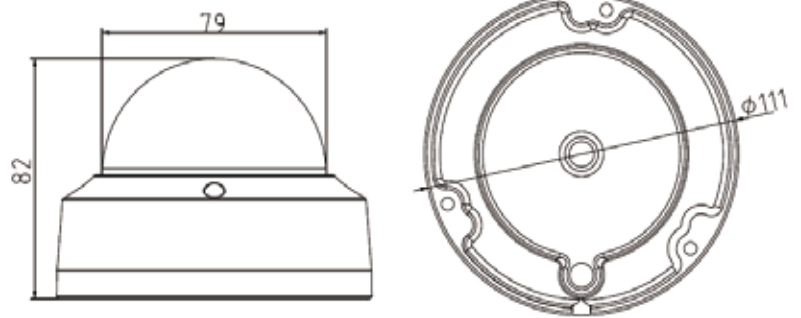

Platinum 5.0MP Network Mini Dome Camera CMIP7452-M

CAMERA	
Image Sensor	1/3" Progressive Scan CMOS
Min. Illumination	0.01Lux @(F1.2, AGC ON), 0 Lux with IR
Shutter Speed	1/3 s to 1/100,000s
Lens	4mm , Angle of view: 70°
Lens Mount	M12
Day & Night	IR cut filter with auto switch
DNR	3D DNR
Wide Dynamic Range	DWDR
Angle Adjustment	Pan:0° ~ 355°, Tilt: 0° ~ 75°, Rotation: 0° ~ 355°
Compression Standard	
Video Compression	H.264 / MJPEG/H.264 Zip+
H.264 Type	Main Profile
Video Bit Rate	256 Kbps ~ 16 Mbps
Dual streams	Support
Image	
Max. Resolution	2560×1920
Main Stream	60Hz: 20fps (2560×1920), 30fps (2048×1536), 30fps(1920×1080), 30fps(1280×720) 50Hz: 20fps (2560×1920), 25fps (2048×1536), 25fps(1920×1080), 25fps(1280×720)
Sub Stream	60Hz: 30fps (352×240, 640×480) 50Hz: 25fps (352×288, 640×480)
Others	Saturation, Brightness, Contrast adjustable by client software or web browser, Mirror, BLC, ROI, Dual Stream, Anti-Flicker, Privacy Mask,
Network	
Network Storage	NAS (Support NFS,SMB/CIFS), ANR
Alarm Trigger	Motion Detection, Tampering Alarm, Intrusion Detection, Line Crossing Detection, HDD Full, HDD Error, Network Disconnected, IP Address Conflicted
Protocols	TCP/IP, UDP, ICMP, HTTP, HTTPS, FTP, DHCP, DNS, DDNS, RTP, RTSP, RTCP, PPPoE, NTP, UPnP, SMTP, SNMP, IGMP, 802.1X, QoS, IPv6, Bonjour
General	Password Protection, IP Address Filtering, Anonymous Access, Watermark
Standard	ONVIF (PROFILE S, PROFILE G), PSIA, CGI, ISAPI
Interface	
Communication Interface	1 RJ45 10M/100M Ethernet port
On-board Storage	Built-in Micro SD/SDHC/SDXC slot, up to 128GB
Reset	Yes
General	
Working Temperature /Humidity	-22 °F ~ 140 °F (-30 °C ~ 60 °C) Humidity 95% or less (non-condensing)
Power Supply	DC12V ± 10%, PoE (802.3af)
Power Consumption	Max. 5W
IR Range	Approx. 100ft (30 meters)
Weather Proof Ratings	IP67
Impact Protection	IK10
Dimensions	Φ4.4" × 3.2" (Φ111×82.0mm)
Weight	1.1 lbs (500g)