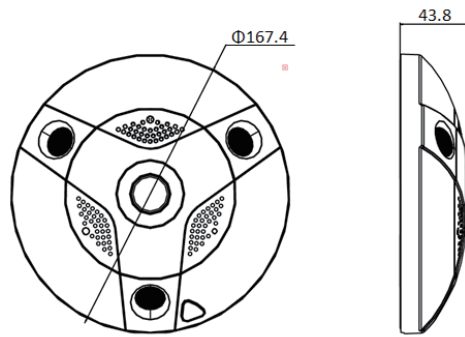

Dimensions:

Platinum 12MP Network Fisheye Camera

CMIP75122F-SE

CAMERA	
Image Sensor	1/1.7" Progressive Scan CMOS
Min. Illumination	0.01 Lux @ (F1.2, AGC ON), 0.04 Lux @ (F2.4, AGC ON), 0 Lux with IR
Shutter Speed	1/25(1/30)s ~ 1/100,000s
Lens	1.98mm @F2.4, angle of view: 360°
Lens Mount	M12
Day & Night	IR cut filter with auto switch
DNR	3D DNR
Wide Dynamic Range	Digital WDR
Compression Standard	
Video Compression	H.264 / MJPEG
H.264 Type	Baseline Profile / Main Profile / High Profile
Video Bit Rate	32 Kbps ~ 16 Mbps
Audio Compression	G.711/G.726/MP2L2
Audio Bit Rate	64Kbps(G.711) / 16Kbps(G.726) /64Kbps(MP2L2)
Image	
Max. Resolution	4000 × 3072
Live Model	Mode1: 1×Fisheye(main stream) + 1×Fisheye(sub stream) + 3×PTZ
	Mode2: 1×Panorama(main stream) + 1×Panorama(sub stream)
	Mode3: 4PTZ
	Mode4: Fisheye
Frame Rate	Model 1: 50Hz: 1×Fisheye(2560×2560, 2048×2048, 1280×1280, 10fps) + 1×Fisheye(720×720, 10fps) +3×PTZ(1600×1200, 10fps) 60Hz: 1×Fisheye(2560×2560, 1280×1280, 10fps) + 1×Fisheye(720×720, 10fps) +3×PTZ(1600×1200, 10fps)
	Model 2: 50Hz: 1×Panorama(3072×2304, 3072×1152, 12.5fps) + 1×Panorama(704×576, 12fps) 60Hz: 1×Panorama(3072×2304, 3072×1152, 15fps) + 1×Panorama(704×576, 15fps)
	Model 3: 50Hz: 4×PTZ(1600×1200,12.5fps) 60Hz: 4×PTZ(1600×1200,15fps)
	Model 4: 50Hz: 1×Fisheye(4000×3072, 20fps,3072×3072, 2560×2560, 25fps)+1×fisheye(720×720, 704×576, 12.5fps) 60Hz: 1×Fisheye(4000×3072, 20fps,3072×3072, 2560×2560, 25fps)+1×fisheye(720×720, 704×576, 15fps)
Image Setting	Saturation, Brightness, Contrast, Hue, Sharpness, AGC, White Balance
Day/Night Switch	Auto/Schedule/Alarm Trigger
ROI	Up to 4 fixed areas in each stream
Intelligent	
Heat Map	Recording the motion of foot traffic over a period of time and displays temporal density and spatial statistics in different colors.