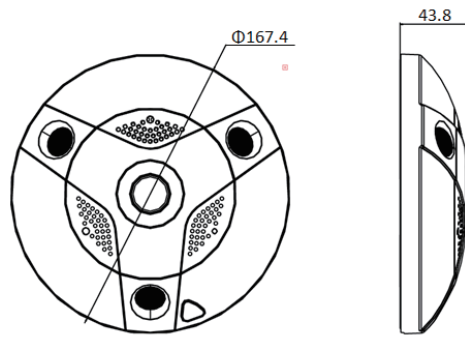

Dimensions: