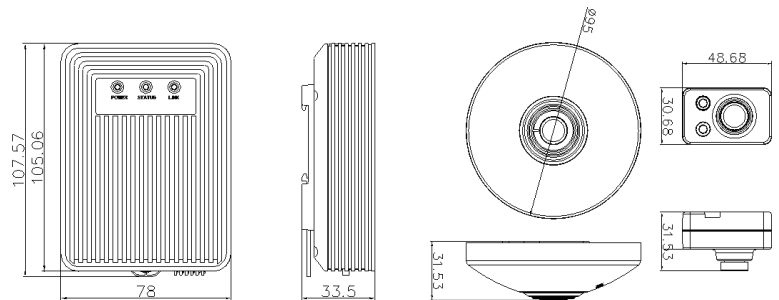

Platinum 1.3MP Network People Counting Camera CMIP7812W

Key Features:

- Support real-time people entering/ exiting data
- Up to 1.3 Megapixel high resolution
- True 120dB Wide Dynamic Range
- 3D DNR, BLC, Defog
- Audio I/O, Alarm I/O
- DC 12V

Dimensions:

WDR
120dB

Platinum 1.3MP Network People Counting Camera CMIP7812W

CAMERA	
Image Sensor	1/3" Progressive Scan CMOS
Min. Illumination	Color: 0.01 Lux @ (F1.2, AGC ON), 0.028 Lux @ (F2.0, AGC ON) B/W: 0.001 Lux @ (F1.2, AGC ON), 0.0028 Lux @ (F2.0, AGC ON)
Shutter Speed	1/1s ~ 1/100,000s
Slow Shutter	Support
Lens	2.8mm/F2.0, horizontal FoV: 92.5°
Day & Night	Electronic
DNR	3D DNR
Wide Dynamic Range	True 120dB Wide Dynamic Range
Lens Cable Length	2 meters
Compression Standard	
Video Compression	H.264 / MJPEG/MPEG4
H.264 Type	Baseline Profile / Main Profile / High Profile
Video Bit Rate	32 Kbps ~ 16 Mbps
Audio Compression	G.711/G.722.1/G.726/MP2L2
Audio Bit rate	64Kbps(G.711) / 16Kbps(G.722.1) / 16Kbps(G.726) / 32-128Kbps(MP2L2)
Image	
Max. Resolution	1280 x 960
Frame Rate (main stream)	60Hz: 30fps (1280 x 960), (1280 x 720) 50Hz: 25fps(1280 x 960), (1280 x 720)
Frame Rate (sub stream)	25/30fps (VGA, 4CIF, CIF)
Frame Rate (third stream)	60Hz: 30fps (1280 x 960) 50Hz: 25fps(1280 x 960)
Image Setting	Rotate Mode, Saturation, Brightness, Contrast, Sharpness adjustable by client software or web browser
BLC	Support, zone configurable
ROI Codec	Support
Defog	Yes
HLC	Yes
EIS	Yes
Day/Night Switch	Auto/Schedule/Triggered by Alarm In
Picture Overlay	LOGO picture can be overlaid on video with 128x128 24bit bmp format
Interface	
Audio Interface	1 x 3.5mm audio input (Mic in / Line in) / output external interface
Communication Interface	1 x RJ45 10M/100M Ethernet interface/1 RS232/1 RS-485
Alarm I/O	1/1