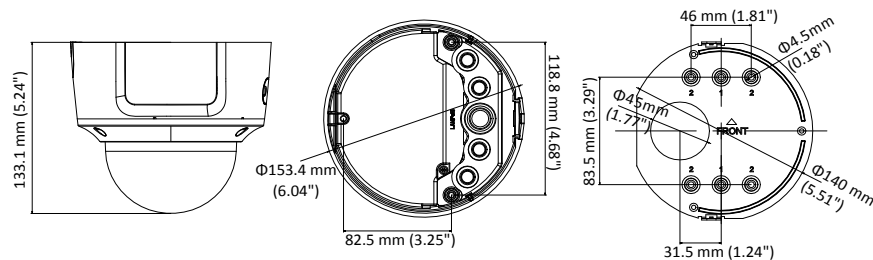

Dimensions:

WDR
120dB

Platinum 4.0MP Network Motorized Lens Dome Camera CMIP7843W-SZ

CAMERA	
Image Sensor	1/3" Progressive Scan CMOS
Min. Illumination	Color: 0.018 Lux @(F1.6, AGC ON), 0 Lux with IR
Shutter Speed	1/3 s to 1/100,000s
Slow Shutter	Support
Lens	2.8 - 12 mm @ F1.6, Motorized lens , Angle of view: 98° to 28°
Lens Mount	Φ14
Day &Night	IR Cut Filter
DNR	3D DNR
Wide Dynamic Range	120dB
3-Axis Adjustment	Pan:0° - 355°, Tilt: 0° - 75°, Rotation: 0° - 355°
Compression Standard	
Video Compression	Main stream: H.265/H.264 Sub stream: H.265/H.264/MJPEG Third stream: H.265/H.264
H.264 Type	Main Profile/High Profile
H.264 Zip+	Main stream and sub-stream support
H.265 Type	Main Profile
H.265 Zip+	Main stream and sub-stream support
Video Bit Rate	32 Kbps to 16 Mbps
Audio Compression	G.711/G.722.1/G.726/MP2L2/PCM
Audio Bit rate	64Kbps(G.711)/16Kbps(G.722.1)/16Kbps(G.726)/32-192Kbps(MP2L2)
Smart Feature-set	
Behavior Analysis	Line crossing detection, intrusion detection
Face Detection	Support
Region of Interest	1 fixed region for main stream and sub-stream
Image	
Max. Resolution	2560× 1440
Frame Rate	50Hz:25fps (2560×1440,2304×1296,1920×1080) 60Hz: 30fps (2560×1440,2304×1296,1920×1080)
Sub Stream	50Hz: 25fps (640×480, 640×360, 320×240) 60Hz: 30fps (640×480, 640×360, 320×240)
Third Stream	50Hz: 25fps (1280×720, 640×360, 352×288) 60Hz: 30fps (1280×720, 640×360, 352×240)
Image Enhancement	BLC/3D DNR
Image Setting	Rotate mode, saturation, brightness, contrast, sharpness adjustable by client software or web browser
Day/Night Switch	Auto/Schedule/Triggered by Alarm In
Network	
Network Storage	Support Micro SD/SDHC/SDXC card (128G), local storage and NAS (NFS,SMB/CIFS), ANR
Alarm Trigger	Motion detection, video tampering, network disconnected, IP address conflict, illegal login, HDD full, HDD error