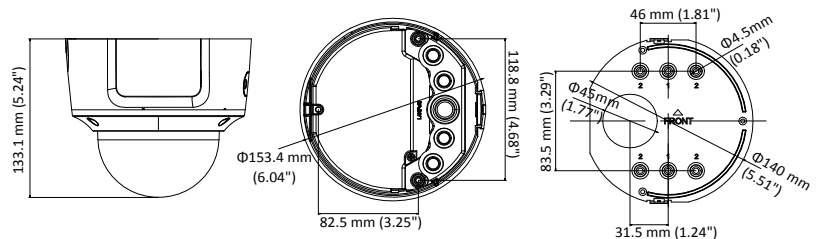

Dimensions:

WDR
120dB

Platinum 5.0MP Network Motorized Lens Dome Camera CMIP7853W-SZ

CAMERA	
Image Sensor	1/2.9" Progressive Scan CMOS
Min. Illumination	0.01Lux @(F1.2, AGC ON), 0.014 Lux @(F1.4, AGC ON), 0 Lux with IR
Shutter Speed	1/3 s to 1/100,000s
Slow Shutter	Support
Lens	2.8 - 12 mm @ F1.4, Motorized lens , Angle of view: 88° - 29°
Lens Mount	Φ14
Day & Night	IR Cut Filter
DNR	3D DNR
Wide Dynamic Range	120dB
3-Axis Adjustment	Pan:0° - 355°, Tilt: 0° - 75°, Rotation: 0° - 355°
Compression Standard	
Video Compression	Main stream: H.265+/H.265/H.264 Zip+/H.264 Sub stream: H.265+/H.265/H.264 Zip+/H.264/MJPEG Third stream: H.265+/H.265/H.264 Zip+/H.264
H.264 Type	Main Profile/High Profile
H.265 Type	Main Profile
Video Bit Rate	32 Kbps to 16 Mbps
Audio Compression	G722.1/G711ulaw/G711alaw/G726/MP2L2
Audio Bit rate	32 to 128kbps
Smart Feature-set	
Behavior Analysis	Line crossing detection, intrusion detection, unattended baggage detection, object removal detection
Face Detection	Support
Region of Interest	Support 1 fixed region for each stream
Image	
Max. Resolution	2944× 1656
Frame Rate	50Hz: 20 fps (2944× 1656), 25 fps (2560 × 1440, 1920 × 1080, 1280 × 720) 60Hz: 20 fps (2944× 1656), 30 fps (2560 × 1440, 1920 × 1080, 1280 × 720)
Sub Stream	50Hz: 25fps (640 × 360, 352 × 288) 60Hz: 30fps (640 × 360, 352 × 240)
Third Stream	50Hz: 25fps (1280 × 720, 640 × 360, 352 × 288) 60Hz: 30fps (1280 × 720, 640 × 360, 352 × 240)
Image Enhancement	BLC/3D DNR
Image Setting	Rotate mode, saturation, brightness, contrast, sharpness adjustable by client software or web browser
Day/Night Switch	Auto/Schedule/Triggered by Alarm In
Network	
Network Storage	Support Micro SD/SDHC/SDXC card (128G), local storage and NAS (NFS,SMB/CIFS), ANR
Alarm Trigger	Motion detection, video tampering, network disconnected, IP address conflict, illegal login, HDD full, HDD error, Alarm input, Alarm output