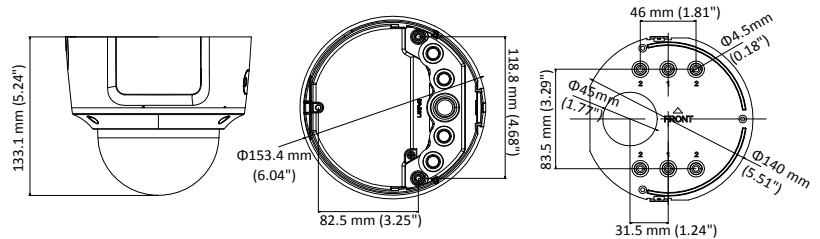

## Dimensions:

**WDR**  
120dB

## Interface

Audio	1 input (line in, 3.5 mm), 1 output(3.5 mm), single track
Communication Interface	1 RJ45 10M/100M self-adaptive Ethernet port
Alarm	1 input, 1 output (max. DC12 V,30 mA)
Video Output	1Vp-p composite output (75 Ω/BNC)
On-board storage	Built-in Micro SD/SDHC/SDXC slot, up to 128 GB
SVC	H.264 encoding supports
Reset Button	Support