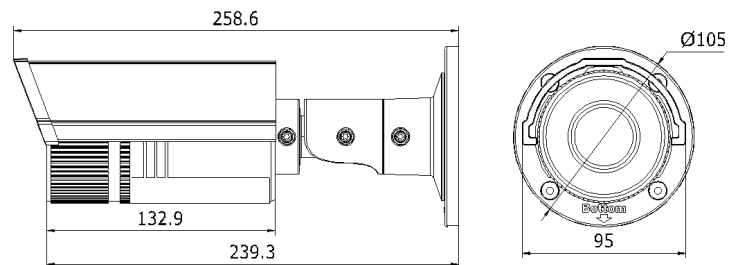

Dimensions:

Unit: mm

WDR
120dB

Platinum 2.1MP Network Motorized Lens LPR Camera CMIP7923LPR-20

CAMERA	
Image Sensor	1/2.8" Progressive Scan CMOS
Min. Illumination	0.01Lux @(F1.2,AGC ON), 0.014 Lux @(F1.4,AGC ON), 0 Lux with IR
Shutter Speed	1/3 s to 1/100,000s
Slow Shutter	Support
Lens	8 - 20 mm @ F1.4, Motorized Lens
Lens Mount	Φ14
DNR	3D DNR
Wide Dynamic Range	120dB
Compression Standard	
Video Compression	H.264 / MJPEG/H.264 Zip+
H.264 Type	Main Profile
Video Bit Rate	32 Kbps ~ 16 Mbps
Audio Compression	G.711/G.722.1/G.726/MP2L2
Audio Bit rate	64Kbps(G.711) / 16Kbps(G.722.1) / 16Kbps(G.726) / 32-128Kbps(MP2L2)
Image	
Max. Resolution	1920 × 1080
Frame Rate	60Hz: 30fps (1920 × 1080, 1280 × 960, 1280 × 720) 50Hz: 25fps(1920 × 1080, 1280 × 960, 1280 × 720)
Image Setting	Rotate Mode, Saturation, Brightness, Contrast, Sharpness adjustable by client software or web browser
BLC	Support, zone configurable
ROI Codec	Support
Network	
Network Storage	NAS (Support NFS,SMB/CIFS), ANR
Alarm Trigger	Motion detection, Tampering alarm, Network disconnect, IP address conflict, Storage exception
Protocols	TCP/IP, UDP, ICMP, HTTP, HTTPS, FTP, DHCP, DNS, DDNS, RTP, RTSP, RTCP, PPPoE, NTP, UPnP, SMTP, SNMP, IGMP, 802.1X, QoS, IPv6, Bonjour
General	One-key reset, Flash-prevention, dual stream, mirror, password protection, privacy mask, watermark, IP address filtering, Anonymous access
Standard	ONVIF (PROFILE S, PROFILE G), PSIA, CGI, ISAPI
Interface	
Communication Interface	1 RJ45 10M/100M Ethernet port
On-board storage	Built-in Micro SD/SDHC/SDXC slot, up to 128GB
Reset	Yes

Platinum 2.1MP Network Motorized Lens LPR Camera

CMIP7923LPR-20

General	
Working Temperature / Humidity	-22 °F ~ 140°F (-30 °C ~ 60 °C)
	Humidity 95% or less (non-condensing)
Power Supply	DC12V \pm 10%, PoE (802.3af)
Power Consumption	Max. 5.5W (Max. 7.5 W with IR cut filter on)
Weather Proof Ratings	IP67
Dimensions	3.7" × 4.1" × 10.2" (95×105×258.6 mm)
Weight	2.65lbs (1200 g)