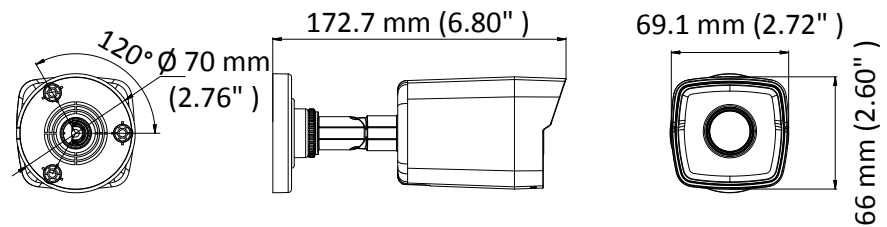

## Dimensions:

DIGITAL  
**WDR**

# Platinum 2.1MP Network IR Bullet Camera CMIP8022-28

Interface	
Communication Interface	1 RJ45 10M/100M self-adaptive Ethernet port
General	
Operating Conditions	-22 ° F ~ +122 ° F (-30 ° C ~ +50 ° C) Humidity 95% or less (non-condensing)
Power Supply	12 VDC ± 25%, 5.5 mm coaxial power plug, PoE (802.3af, class 3)
Power Consumption and Current	12 VDC, 0.4 A, Max: 5W; PoE: (802.3af, 37 V to 57V), 0.2 A to 0.13 A, Max: 7W
IR Range	Up to 100ft(30m)
Protection Level	IP67
Dimensions	Φ 2.7" × 6.8" (Φ 70 × 172.7 mm)
Weight	0.62lb. (280 g)