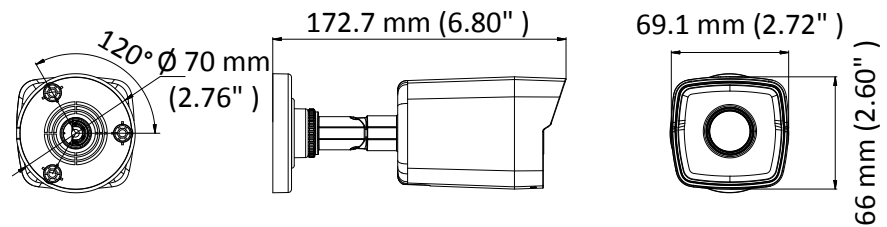

Dimensions: