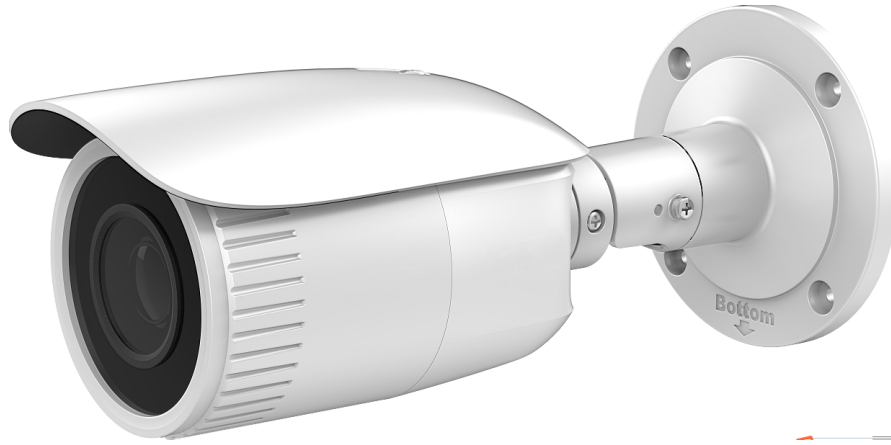

Platinum 4.0MP VF Network Bullet Camera CMIP8043W-MZ

Key Features:

- 4.0MP High Definition
- 120dB WDR
- 3D DNR, BLC, Intelligent H.265, H.265+, H.264 Zip+, H.264
- 2.8 mm to 12 mm motorized lens
- IP67
- DC 12V/ PoE