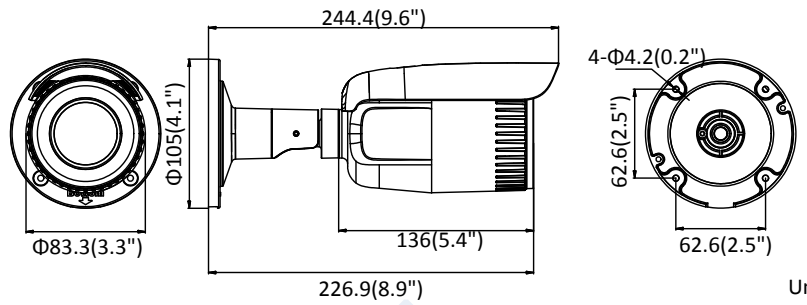

Dimensions: