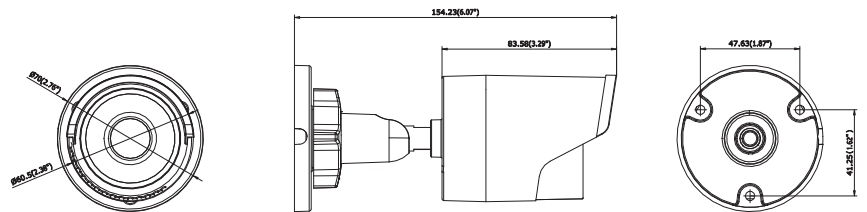

Platinum 2.1MP Network Mini Bullet Camera CMIP8222WB

Key Features:

- 2.1MP High Definition
- True 120dB Wide Dynamic Range
- 3D DNR, BLC, Intelligent H.264 Zip+
- IP67
- DC 12V/ PoE

Dimensions:

WDR
120dB

Platinum 2.1MP Network Mini Bullet Camera CMIP8222WB

CAMERA	
Image Sensor	1/2.8" Progressive Scan CMOS
Min. Illumination	0.01Lux @ (F1.2, AGC ON), 0 Lux with IR
Shutter Speed	1/3 s to 1/100,000s
Lens	4mm, Angle of view: 90°
Lens Mount	M12
Day & Night	IR cut filter with auto switch
DNR	3D DNR
Wide Dynamic Range	120dB
Compression Standard	
Video Compression	H.264 / MJPEG/H.264 Zip+
H.264 Type	Main Profile
Video Bit Rate	32 Kbps ~ 8 Mbps
Dual streams	Support
Image	
Max. Resolution	1920 × 1080
Frame Rate	60Hz: 30fps (1920 × 1080), 30fps (1280 × 960), 30fps (1280 × 720) 50Hz: 25fps (1920 × 1080), 25fps (1280 × 960), 25fps (1280 × 720)
Image Setting	Rotate Mode, Saturation, Brightness, Contrast, Sharpness adjustable by client software or web browser
BLC	Support, zone configurable
ROI Codec	Support
Network	
Network Storage	NAS (Support NFS, SMB/CIFS), ANR
Alarm Trigger	Motion detection, Tampering alarm, Network disconnect, IP address conflict, Storage exception
Protocols	TCP/IP, UDP, ICMP, HTTP, HTTPS, FTP, DHCP, DNS, DDNS, RTP, RTSP, RTCP, PPPoE, NTP, UPnP, SMTP, SNMP, IGMP, 802.1X, QoS, IPv6, Bonjour
General	One-key reset, Flash-prevention, dual stream, heartbeat, mirror, password protection, privacy mask, watermark, IP address filtering, Anonymous access
Standard	ONVIF (PROFILE S, PROFILE G), PSIA, CGI, ISAPI
Interface	
Communication Interface	1 RJ45 10M/100M Ethernet port
Reset	Yes
General	
Working Temperature / Humidity	-22 °F ~ 140 °F (-30 °C ~ 60 °C) Humidity 95% or less (non-condensing)
Power Supply	DC12V ±10%, PoE (802.3af)
Power Consumption	Max. 5W
IR Range	Approx. 100ft (30 meters)
Weather Proof Ratings	IP67
Dimensions	Φ2.8" × 6.1" (Φ70.0 × 154.2 mm)
Weight	1.1 lbs (500g)