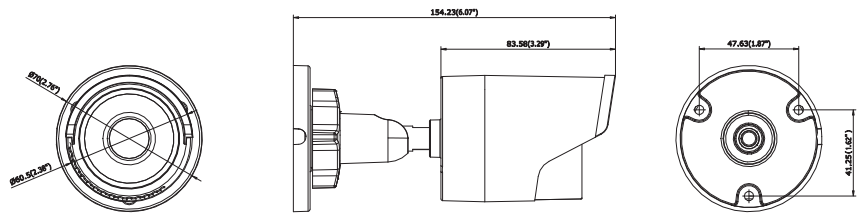

Platinum 4.1MP Network Mini Bullet Camera CMIP8242B

Key Features:

- 4.1MP High Definition
- Digital WDR
- 3D DNR, BLC, Intelligent H.264 Zip+
- IP67
- DC 12V/ PoE

Dimensions:

Platinum 4.1MP Network Mini Bullet Camera CMIP8242B

CAMERA	
Image Sensor	1/3" Progressive Scan CMOS
Min. Illumination	0.01Lux @ (F1.2, AGC ON), 0 Lux with IR
Shutter Speed	1/3 s to 1/100,000s
Lens	4mm , Angle of view:83°
Lens Mount	M12
Day &Night	IR cut filter with auto switch
DNR	3D DNR
Wide Dynamic Range	DWDR
Compression Standard	
Video Compression	H.264 / MJPEG/H.264 Zip+
H.264 Type	Main Profile
Video Bit Rate	32 Kbps ~ 8 Mbps
Dual streams	Support
Image	
Max. Resolution	2688×1520
Frame Rate	60Hz: 20fps (2688×1520), 30fps (1920×1080), 30fps(1280×720) 50Hz: 20fps (2688×1520), 25fps(1920×1080), 25fps(1280×720)
Image Setting	Rotate Mode, Saturation, Brightness, Contrast, Sharpness adjustable by client software or web browser
BLC	Support, zone configurable
ROI Codec	Support
Network	
Network Storage	NAS (Support NFS,SMB/CIFS), ANR
Alarm Trigger	Motion detection, Tampering alarm, Network disconnect, IP address conflict, Storage exception
Protocols	TCP/IP, UDP, ICMP, HTTP, HTTPS, FTP, DHCP, DNS, DDNS, RTP, RTSP, RTCP, PPPoE, NTP, UPnP, SMTP, SNMP, IGMP, 802.1X, QoS, IPv6, Bonjour
General	One-key reset, Flash-prevention, dual stream, heartbeat, mirror, password protection, privacy mask, watermark, IP address filtering, Anonymous access
Standard	ONVIF (PROFILE S, PROFILE G), PSIA, CGI, ISAPI
Interface	
Communication Interface	1 RJ45 10M/100M Ethernet port
Reset	Yes
General	
Working Temperature /Humidity	-22 °F ~ 140 °F (-30 °C ~ 60 °C) Humidity 95% or less (non-condensing)
Power Supply	DC12V ± 10%, PoE (802.3af)
Power Consumption	Max. 5W
IR Range	Approx. 100ft (30 meters)
Weather Proof Ratings	IP67
Dimensions	Φ2.8" × 6.1" (Φ70.0×154.2 mm)
Weight	1.1 lbs (500g)