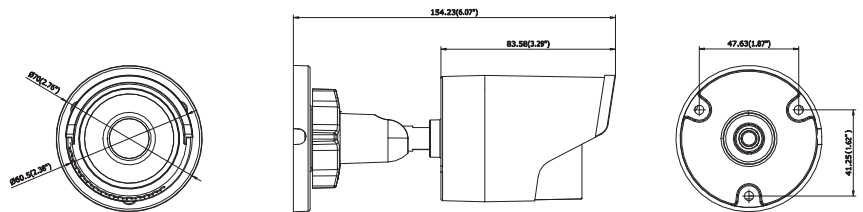

Platinum 4.1MP Network Mini Bullet Camera CMIP8242WB

Key Features:

- 4.1MP High Definition
- True 120dB Wide Dynamic Range
- 3D DNR, BLC, Intelligent H.264 Zip+
- IP67
- DC 12V/ PoE

Dimensions:

WDR
120dB

Platinum 4MP Network Mini Bullet Camera CMIP8242WB

CAMERA	
Image Sensor	1/3" Progressive Scan CMOS
Min. Illumination	0.01Lux @ (F1.2, AGC ON), 0 Lux with IR
Shutter Speed	1/3 s to 1/100,000s
Lens	4mm, Angle of view:83°
Lens Mount	M12
Day &Night	IR cut filter with auto switch
DNR	3D DNR
Wide Dynamic Range	120dB
Compression Standard	
Video Compression	H.264 / MJPEG/H.264 Zip+
H.264 Type	Main Profile
Video Bit Rate	32 Kbps ~ 8 Mbps
Dual streams	Support
Image	
Max. Resolution	2688×1520
Frame Rate	60Hz: 20fps (2688×1520), 30fps (1920×1080), 30fps(1280×720) 50Hz: 20fps (2688×1520), 25fps(1920×1080), 25fps(1280×720)
Image Setting	Rotate Mode, Saturation, Brightness, Contrast, Sharpness adjustable by client software or web browser
BLC	Support, zone configurable
ROI Codec	Support
Network	
Network Storage	NAS (Support NFS,SMB/CIFS), ANR
Alarm Trigger	Motion detection, Tampering alarm, Network disconnect, IP address conflict, Storage exception
Protocols	TCP/IP, UDP, ICMP, HTTP, HTTPS, FTP, DHCP, DNS, DDNS, RTP, RTSP, RTCP, PPPoE, NTP, UPnP, SMTP, SNMP, IGMP, 802.1X, QoS, IPv6, Bonjour
General	One-key reset, Flash-prevention, dual stream, heartbeat, mirror, password protection, privacy mask, watermark, IP address filtering, Anonymous access
Standard	ONVIF (PROFILE S, PROFILE G), PSIA, CGI, ISAPI
Interface	
Communication Interface	1 RJ45 10M/100M Ethernet port
Reset	Yes
General	
Working Temperature /Humidity	-22 °F ~ 140 °F (-30 °C ~ 60 °C) Humidity 95% or less (non-condensing)
Power Supply	DC12V ± 10%, PoE (802.3af)
Power Consumption	Max. 5W
IR Range	Approx. 100ft (30 meters)
Weather Proof Ratings	IP67
Dimensions	Φ2.8" × 6.1" (Φ70.0×154.2 mm)
Weight	1.1 lbs (500g)