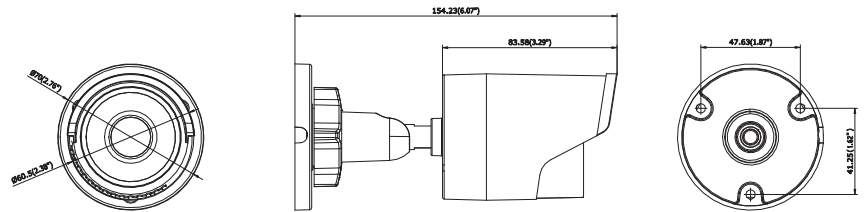

Platinum 4.1MP Network Mini Bullet Camera CMIP8242W

Key Features:

- 4.1MP High Definition
- True 120dB Wide Dynamic Range
- 3D DNR, BLC, Intelligent H.264 Zip+
- IP67
- DC 12V/ PoE

Dimensions:

WDR
120dB

Platinum 4MP Network Mini Bullet Camera CMIP8242W

CAMERA	
Image Sensor	1/3" Progressive Scan CMOS
Min. Illumination	0.01Lux @ (F1.2, AGC ON), 0 Lux with IR
Shutter Speed	1/3 s to 1/100,000s
Lens	4mm, Angle of view:83°
Lens Mount	M12
Day & Night	IR cut filter with auto switch
DNR	3D DNR
Wide Dynamic Range	120dB
Compression Standard	
Video Compression	H.264 / MJPEG/H.264 Zip+
H.264 Type	Main Profile
Video Bit Rate	32 Kbps ~ 8 Mbps
Dual streams	Support
Image	
Max. Resolution	2688×1520
Frame Rate	60Hz: 20fps (2688×1520), 30fps (1920×1080), 30fps(1280×720) 50Hz: 20fps (2688×1520), 25fps(1920×1080), 25fps(1280×720)
Image Setting	Rotate Mode, Saturation, Brightness, Contrast, Sharpness adjustable by client software or web browser
BLC	Support, zone configurable
ROI Codec	Support
Network	
Network Storage	NAS (Support NFS,SMB/CIFS), ANR
Alarm Trigger	Motion detection, Tampering alarm, Network disconnect, IP address conflict, Storage exception
Protocols	TCP/IP, UDP, ICMP, HTTP, HTTPS, FTP, DHCP, DNS, DDNS, RTP, RTSP, RTCP, PPPoE, NTP, UPnP, SMTP, SNMP, IGMP, 802.1X, QoS, IPv6, Bonjour
General	One-key reset, Flash-prevention, dual stream, heartbeat, mirror, password protection, privacy mask, watermark, IP address filtering, Anonymous access
Standard	ONVIF (PROFILE S, PROFILE G), PSIA, CGI, ISAPI
Interface	
Communication Interface	1 RJ45 10M/100M Ethernet port
Reset	Yes
General	
Working Temperature /Humidity	-22 °F ~ 140 °F (-30 °C ~ 60 °C) Humidity 95% or less (non-condensing)
Power Supply	DC12V ± 10%, PoE (802.3af)
Power Consumption	Max. 5W
IR Range	Approx. 100ft (30 meters)
Weather Proof Ratings	IP67
Dimensions	Φ2.8" × 6.1" (Φ70.0×154.2 mm)
Weight	1.1 lbs (500g)