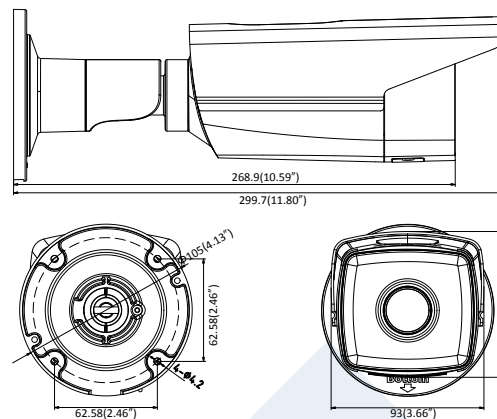

Dimensions: