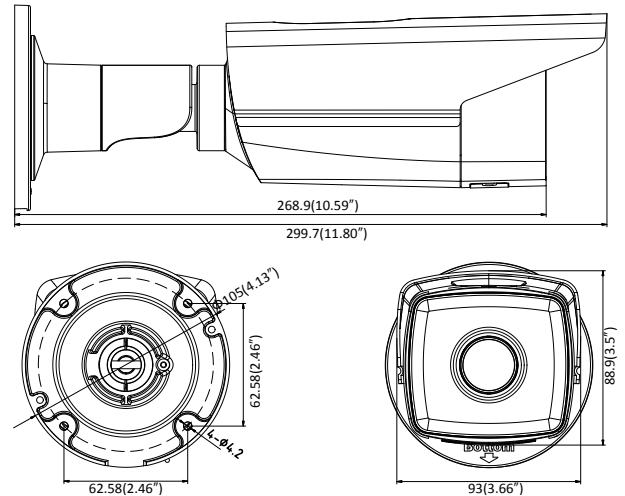

## Key Features:

- 6.3MP High Definition
- True 120dB Wide Dynamic Range
- 3D DNR, BLC, Intelligent H.265+, H.265, H.264 Zip+, H.264
- Built-in micro SD/SDHC/SDXC card slot, up to 128 GB
- High performance Matrix IR LED
- IP67
- DC 12V/ PoE

## Dimensions:

**WDR**  
120dB