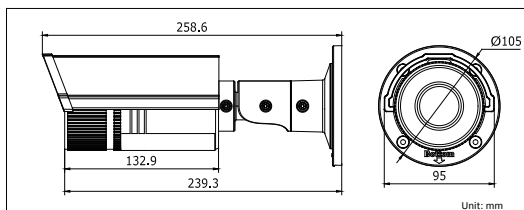

Dimensions

CMIP9723-S	
Camera	
Image sensor	1/3" sensor
Min. illumination	0.014lux @(F1.4,AGC ON) 0 lux with IR
Shutter time	1/25s ~ 1/100,000s
Lens	2.8 ~ 12mm @ F1.4, Angle of view: 113° -33.8°
Lens mount	Φ14
Day & night	ICR
ROI	Yes, up to 4 configurable areas
Digital noise reduction	3D DNR
Wide dynamic range	Digital WDR
Backlight compensation	Yes, zone optional
Compression standard	
Video compression	H.264 / MJPEG
H.264 compression profile	Main profile
Bit rate	32 Kbps ~ 16 Mbps
Audio compression	G.711/G.726/MP2L2
Audio bit rate	64Kbps(G.711) / 16Kbps(G.726)/ 32~128Kbps(MP2L2)
Dual Stream	Yes
Image	
Max. image resolution	1920×1080
Frame rate	60Hz: 30fps (1920×1080) 50Hz: 25fps (1920×1080)
Image settings	Saturation, brightness, contrast adjustable through client software or web browser
Network	
Network storage	NAS
Alarm trigger	Motion detection, Tampering alarm, Network disconnect, IP address conflict, Storage full, Storage error
Protocols	TCP/IP,ICMP,HTTP,HTTPS,FTP,DHCP,DNS,DDNS,RTP,RTSP,RTCP,PPPoE,NTP,UPnP,SMTP,SNMP,IGMP,802.1X,QoS,IPv6,Bonjour
System compatibility	ONVIF, PSIA, CGI, ISAPI
General functionalities	User Authentication, Watermark
Interface	
Communication interface	1 RJ45 10M / 100M ethernet port
On-board storage	Built-in Micro SD/SDHC/SDXC card slot, up to 64 GB
Audio Input/Output	1/1
Alarm Input/Output	1/1
General	
Operating conditions	-22 ° F ~ 140 ° F (-30 ° C ~ 60 ° C), humidity 95% or less (non-condensing)
Power supply	DC12V ± 10%, PoE (802.3af)
Power consumption	Max. 7.5W
Impact protection	IEC60068-2-75Eh, 50J; EN50102, up to IK10
Ingress protection level	IP67
IR range	Up to 100ft(About 30m)
Dimensions	3.7" × 4.1" × 10.2" (95.0×105.0×258.6 mm)
Weight	2.6lbs(1200g)