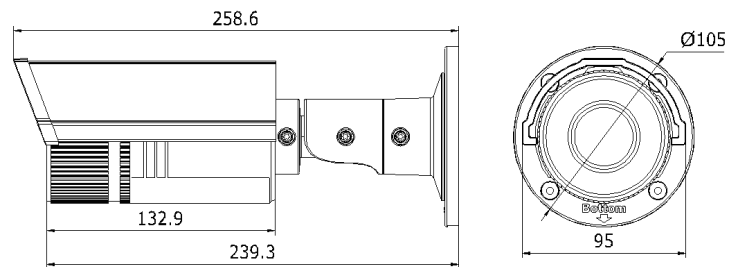

## Dimensions:

Unit: mm

**WDR**  
120dB

## CMIP9723W-S

General	
Working Temperature /Humidity	-22 °F ~ 140°F (-30 °C ~ 60 °C)
	Humidity 95% or less (non-condensing)
Power Supply	DC12V ± 10%, PoE (802.3af)
Power Consumption	Max. 5.5W (Max. 7.5 W with IR cut filter on)
IR Range	Approx. 100ft(30 meters)
Weather Proof Ratings	IP67
Dimensions	3.7" × 4.1" × 10.2"(95×105×258.6 mm)
Weight	2.65lbs (1200 g)