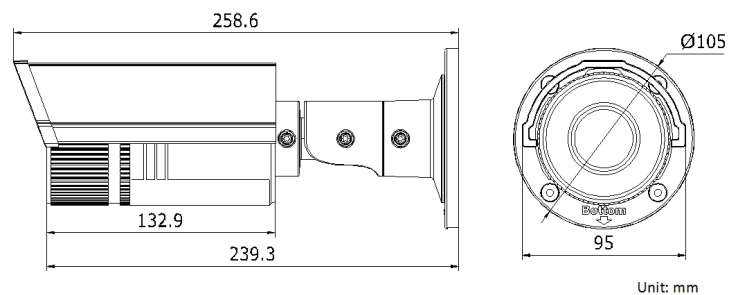

## Dimensions:

# Platinum 4.1MP Network Motorized Lens Bullet Camera CMIP9743-SZ

General	
Working Temperature /Humidity	-22 °F ~ 140°F (-30 °C ~ 60 °C)
	Humidity 95% or less (non-condensing)
Power Supply	DC12V ± 10%, PoE (802.3af)
Power Consumption	Max. 5.5W (Max. 7.5 W with IR cut filter on)
IR Range	Approx. 100ft(30 meters)
Weather Proof Ratings	IP67
Dimensions	3.7" × 4.1" × 10.2"(95×105×258.6 mm)
Weight	2.65lbs (1200 g)