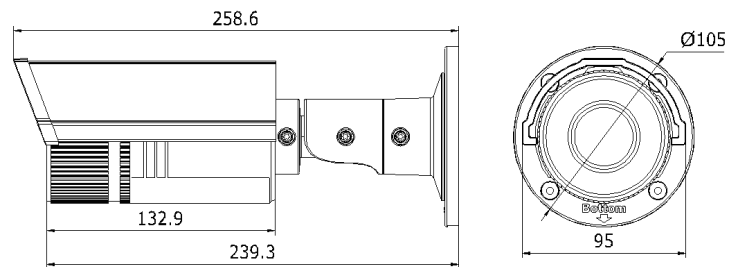

## Dimensions:

# Platinum 4.1MP Network Vari-focal Bullet Camera CMIP9743-S

General	
Working Temperature /Humidity	-22 °F ~ 140°F (-30 °C ~ 60 °C)
	Humidity 95% or less (non-condensing)
Power Supply	DC12V ± 10%, PoE (802.3af)
Power Consumption	Max. 5.5W (Max. 7.5 W with IR cut filter on)
IR Range	Approx. 100ft(30 meters)
Weather Proof Ratings	IP67
Dimensions	3.7" × 4.1" × 10.2"(95×105×258.6 mm)
Weight	2.65lbs (1200 g)