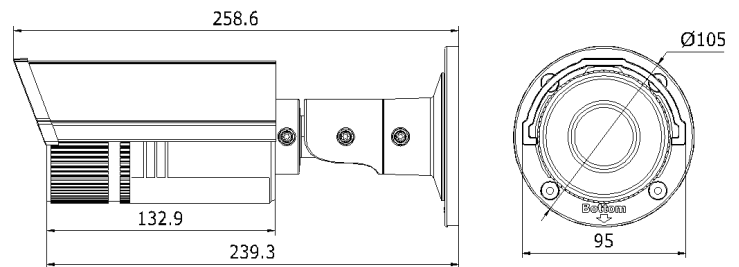

Dimensions:

Unit: mm

WDR
120dB

Platinum 4MP Network Vari-focal Bullet Camera CMIP9743W-S

CAMERA	
Image Sensor	1/3" Progressive Scan CMOS
Min. Illumination	0.01Lux @(F1.2,AGC ON), 0.014 Lux @(F1.4,AGC ON), 0 Lux with IR
Shutter Speed	1/3 s to 1/100,000s
Slow Shutter	Support
Lens	2.8 - 12 mm @ F1.4, Angle of view:112 -33.8°
Lens Mount	Φ14
Day &Night	IR cut filter with auto switch
DNR	3D DNR
Wide Dynamic Range	120dB
Compression Standard	
Video Compression	H.264 / MJPEG/H.264 Zip+
H.264 Type	Main Profile
Video Bit Rate	32 Kbps ~ 8 Mbps
Audio Compression	G.711/G.722.1/G.726/MP2L2
Audio Bit rate	64Kbps(G.711) / 16Kbps(G.722.1) / 16Kbps(G.726) / 32-128Kbps(MP2L2)
Image	
Max. Resolution	2688×1520
Frame Rate	60Hz: 20fps (2688×1520), 30fps (1920×1080), 30fps(1280×720) 50Hz: 20fps (2688×1520), 25fps(1920×1080), 25fps(1280×720)
Image Setting	Rotate Mode, Saturation, Brightness, Contrast, Sharpness adjustable by client software or web browser
BLC	Support, zone configurable
ROI Codec	Support
Network	
Network Storage	NAS (Support NFS,SMB/CIFS), ANR
Alarm Trigger	Motion detection, Tampering alarm, Network disconnect, IP address conflict, Storage exception
Protocols	TCP/IP, UDP, ICMP, HTTP, HTTPS, FTP, DHCP, DNS, DDNS, RTP, RTSP, RTCP, PPPoE, NTP, UPnP, SMTP, SNMP, IGMP, 802.1X, QoS, IPv6, Bonjour
General	One-key reset, Flash-prevention, dual stream, heartbeat, mirror, password protection, privacy mask, watermark, IP address filtering, Anonymous access
Standard	ONVIF (PROFILE S, PROFILE G), PSIA, CGI, ISAPI
Interface	
Communication Interface	1 RJ45 10M/100M Ethernet port
On-board storage	Built-in Micro SD/SDHC/SDXC slot, up to 128GB
Reset	Yes