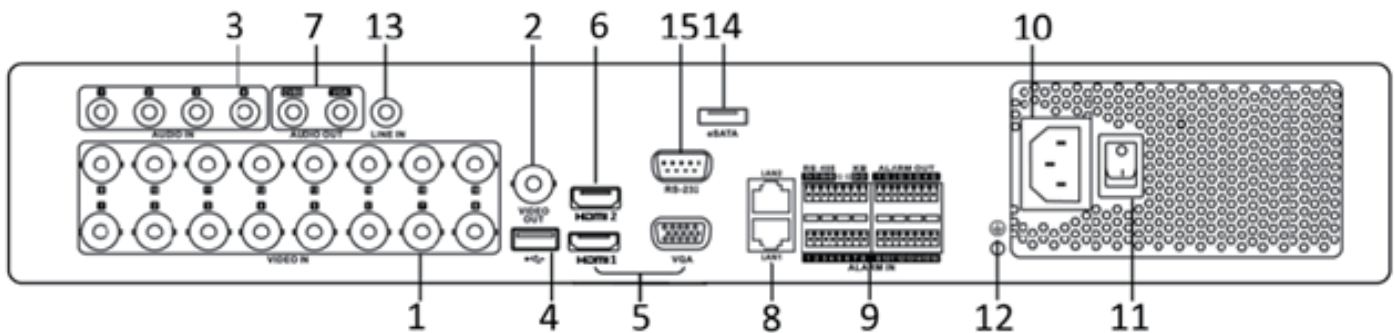

Platinum Advanced Level 16 Channel HD-TVI DVR LTD8416K-ST

Key Features:

- Support HDTV / HDCVI / AHD / CVBS / IP cameras
- Full channel recording at up to 8 MP resolution
- Up to 18-ch 8MP IP cameras input
- HDMI1 and VGA output at up to 1080P, HDMI2 output at up to 4K (3840 × 2160) resolution.
- Support RAID 0, RAID 1, RAID 5, RAID 6 and RAID 10 storage scheme

Platinum 16 CH HD-TVI DVR LTD8416K-ST

VIDEO/ AUDIO INPUT

Video compression	H.265+/H.265/H.264 Zip+/H.264
Analog video input	16ch BNC interface (1.0Vp-p, 75 Ω), supporting coaxitron connection
HDTVI input	8MP,5 MP, 4 MP, 3 MP, 1080p30, 1080p25, 720p60, 720p50, 720p30, 720p25
AHD input	5 MP, 4 MP, 1080p25, 1080p30, 720p25, 720p30
HDCVI input	4MP, 1080p25, 1080p30, 720p25, 720p30
CVBS input	Support
IP video input	2-ch (up to 18-ch), Up to 8 MP resolution, Supports H.265+/H.265/H.264 Zip+/H.264 IP cameras
Network bandwidth	260 Mbps
Audio compression	G.711u
Audio input	4-ch, RCA (2.0 Vp-p, 1 KΩ)