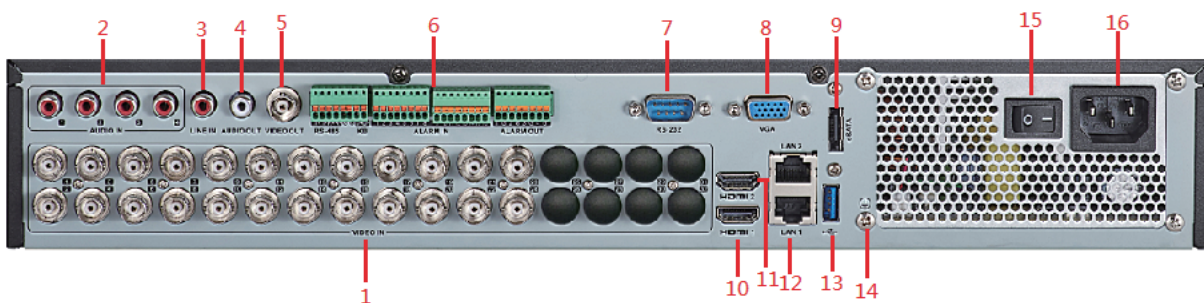

Platinum Advanced Level 24 Channel HD-TVI DVR LTD8424K-ST

Key Features:

- Support HDTV / HDCVI / AHD / CVBS / IP cameras
- Full channel recording at up to 8 MP resolution
- Up to 8 MP IP cameras input
- HDMI1/VGA output at up to 1080P, HDMI2 output at up to 4K (3840 × 2160) resolution
- Supporting RAID 0, RAID 1, RAID 5, RAID 6 and RAID 10 storage scheme

Rear Panel:

- | | | |
|--|--------------------------------------|--------------------------------|
| 1. Video In | 7. RS-232 Serial Interface | 13. USB Interface |
| 2. Audio In, RCA Connector | 8. VGA Interface | 14. GND |
| 3. Line In | 9. eSATA Interface | 15. Power Switch |
| 4. Audio Out | 10. HDMI1 Interface | 16. 100 to 240 VAC Power Input |
| 5. Video Out | 11. HDMI2 Interface | |
| 6. RS-485 Serial Interface, Keyboard Interface, Alarm In and Alarm Out | 12. LAN1 and LAN2 Network Interfaces | |