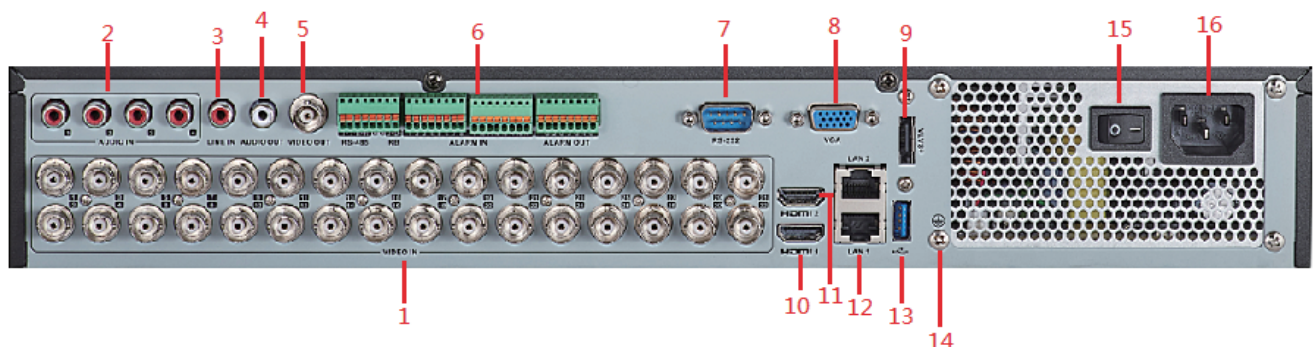

## Key Features:

- Support HDTV / HDCVI / AHD / CVBS / IP cameras
- Full channel recording at up to 8 MP resolution
- Up to 8 MP IP cameras input
- HDMI1/VGA output at up to 1080P, HDMI2 output at up to 4K (3840 × 2160) resolution
- Supporting RAID 0, RAID 1, RAID 5, RAID 6 and RAID 10 storage scheme

## Rear Panel:

- |  |                                      |                                |
|--|--------------------------------------|--------------------------------|
| 1. Video In  | 7. RS-232 Serial Interface           | 13. USB Interface              |
| 2. Audio In, RCA Connector   | 8. VGA Interface                     | 14. GND                        |
| 3. Line In   | 9. eSATA Interface                   | 15. Power Switch               |
| 4. Audio Out   | 10. HDMI1 Interface                  | 16. 100 to 240 VAC Power Input |
| 5. Video Out   | 11. HDMI2 Interface                  |                                |
| 6. RS-485 Serial Interface, Keyboard Interface, Alarm In and Alarm Out | 12. LAN1 and LAN2 Network Interfaces |                                |